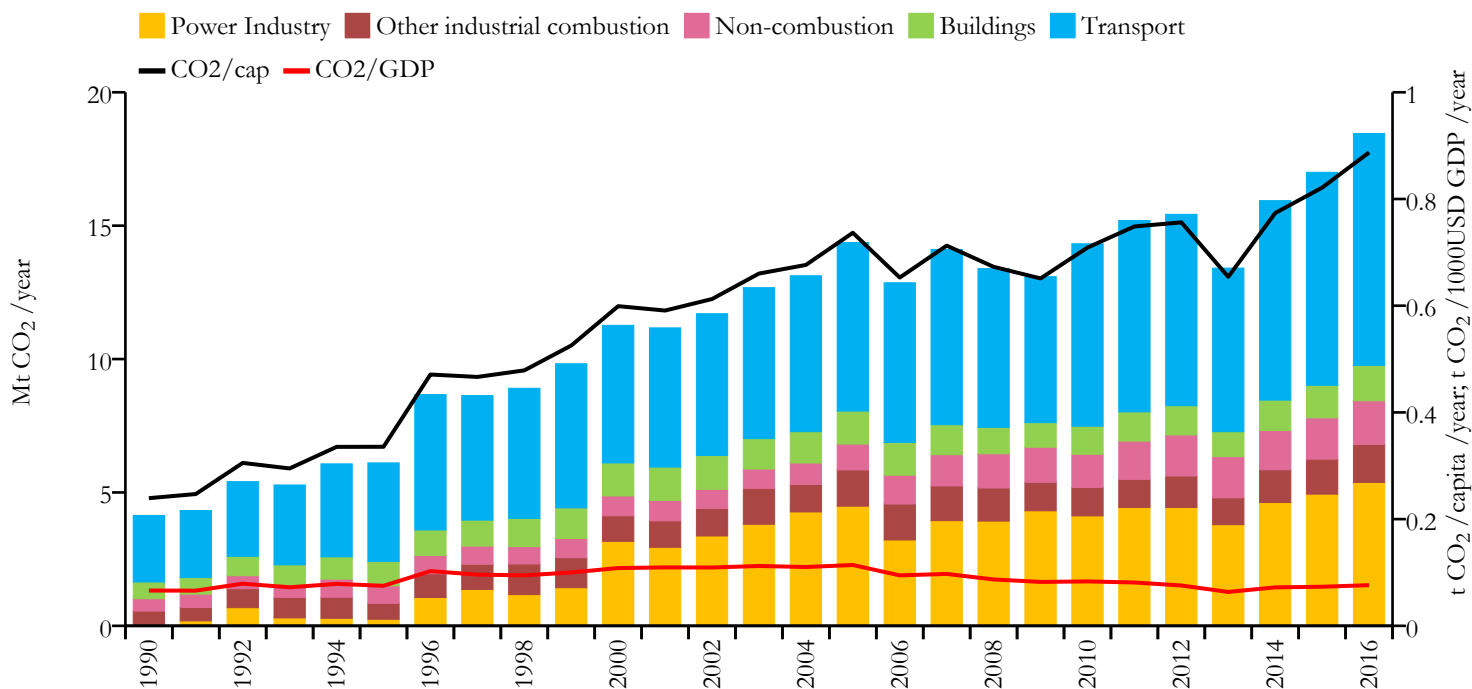

Fossil CO₂ emissions by sector (EDGARv4.3.2_FT2016 dataset)

Year	Mt CO ₂ /yr	t CO ₂ /cap/yr	t CO ₂ /kUSD/yr	population
2016	18.455	0.887	0.076	20798492
1990	4.140	0.239	0.066	17329713

Greenhouse gas emissions (EDGARv4.3.2 dataset)