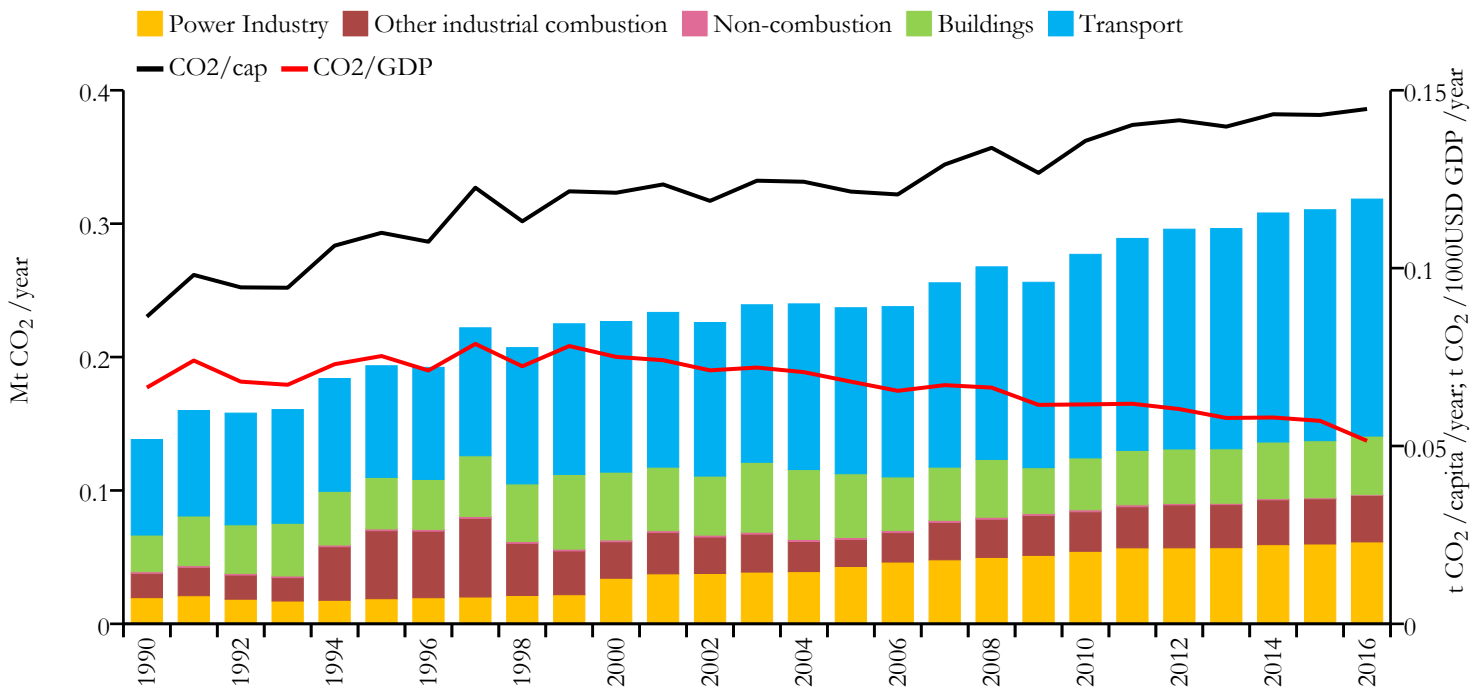

Fossil CO₂ emissions by sector (EDGARv4.3.2_FT2016 dataset)

Year	Mt CO ₂ /yr	t CO ₂ /cap/yr	t CO ₂ /kUSD/yr	population
2016	0.318	0.145	0.051	2203821
1990	0.138	0.086	0.066	1603938

Greenhouse gas emissions (EDGARv4.3.2 dataset)