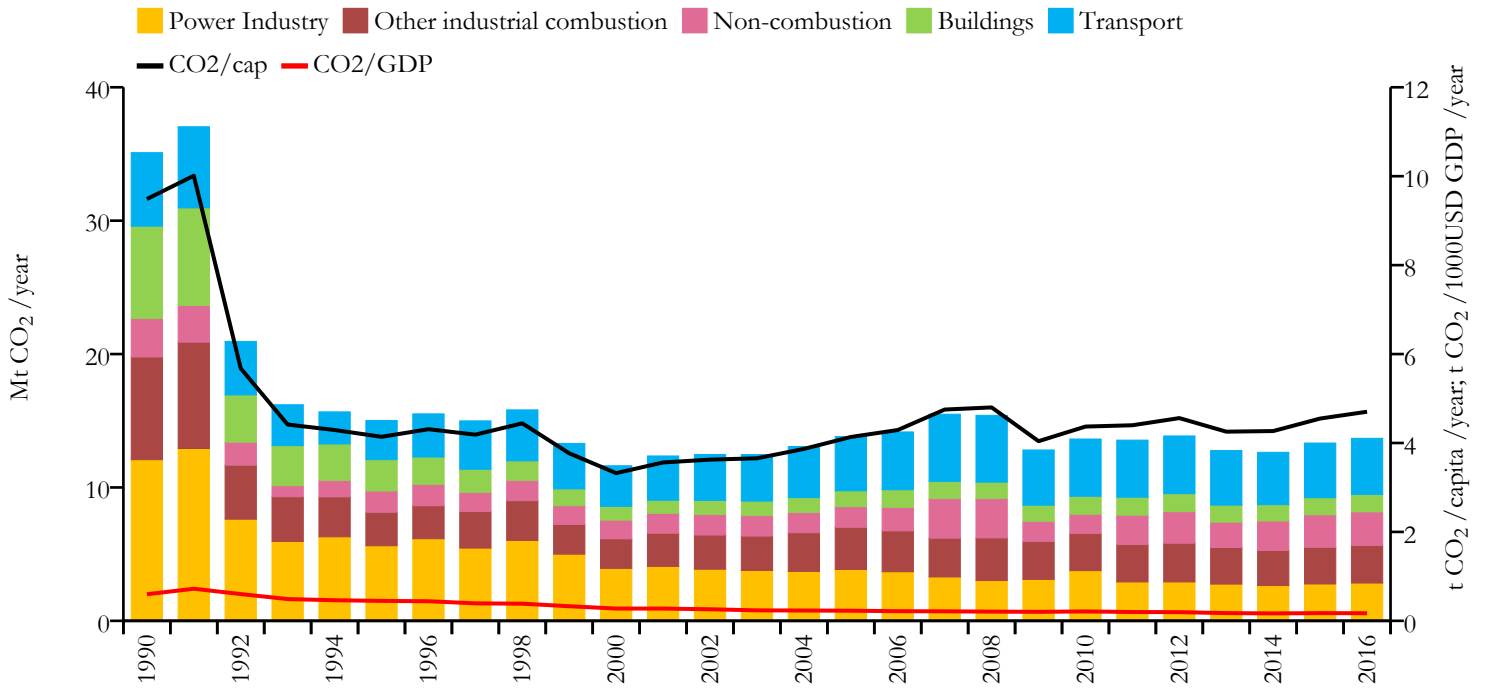

Fossil CO₂ emissions by sector (EDGARv4.3.2_FT2016 dataset)

Year	Mt CO ₂ /yr	t CO ₂ /cap/yr	t CO ₂ /kUSD/yr	population
2016	13.685	4.703	0.171	2908249
1990	35.099	9.486	0.598	3696034

Greenhouse gas emissions (EDGARv4.3.2 dataset)