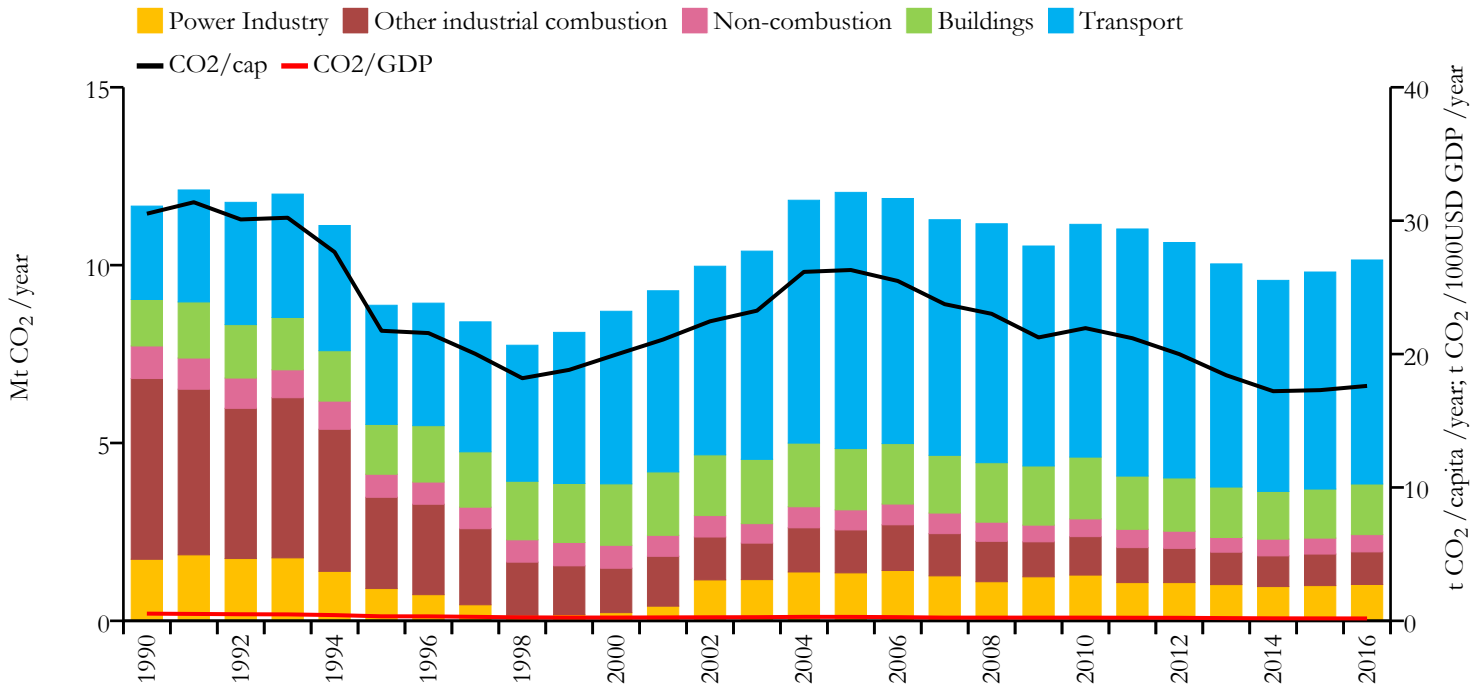

## Fossil CO<sub>2</sub> emissions by sector (EDGARv4.3.2\_FT2016 dataset)

Year	Mt CO <sub>2</sub> /yr	t CO <sub>2</sub> /cap/yr	t CO <sub>2</sub> /kUSD/yr	population
2016	10.145	17.612	0.179	575747
1990	11.660	30.522	0.540	381791

## Greenhouse gas emissions (EDGARv4.3.2 dataset)