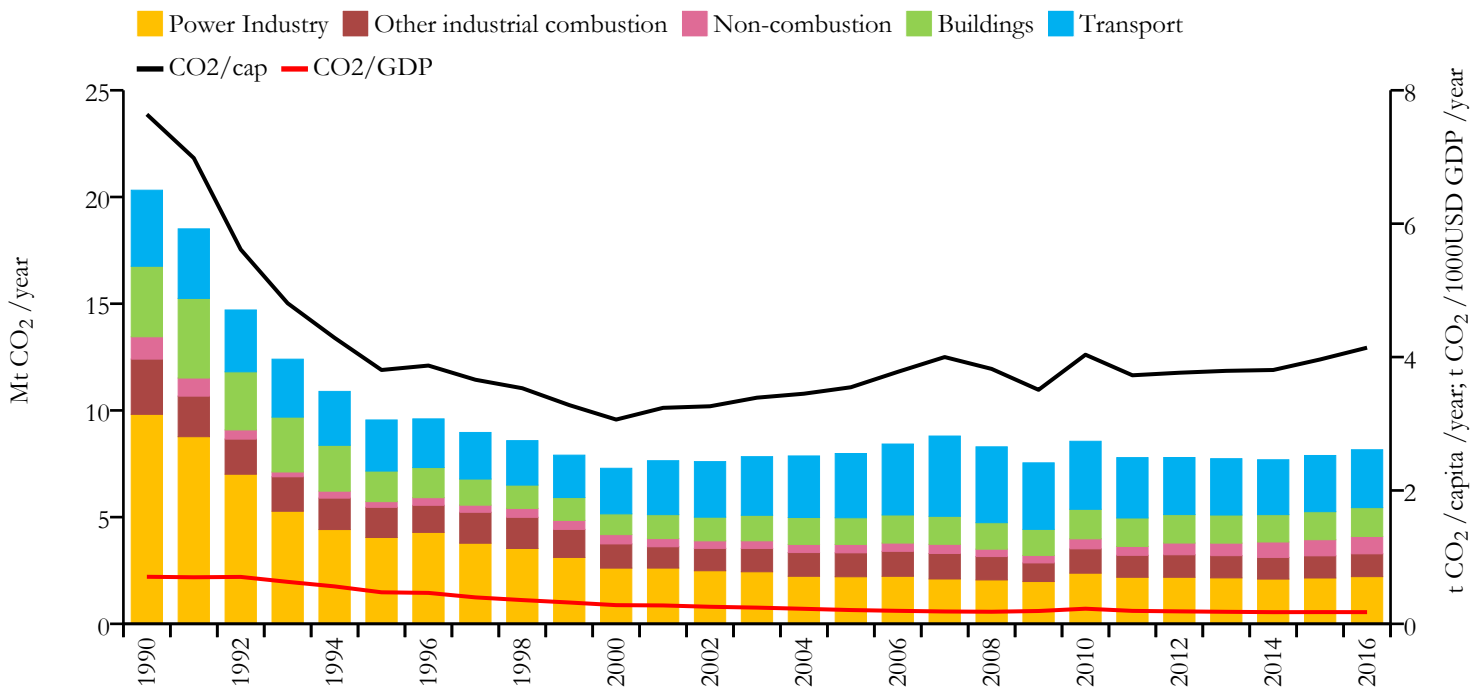

Fossil CO₂ emissions by sector (EDGARv4.3.2_FT2016 dataset)

Year	Mt CO ₂ /yr	t CO ₂ /cap/yr	t CO ₂ /kUSD/yr	population
2016	8.157	4.141	0.175	1970530
1990	20.319	7.639	0.706	2664432

Greenhouse gas emissions (EDGARv4.3.2 dataset)