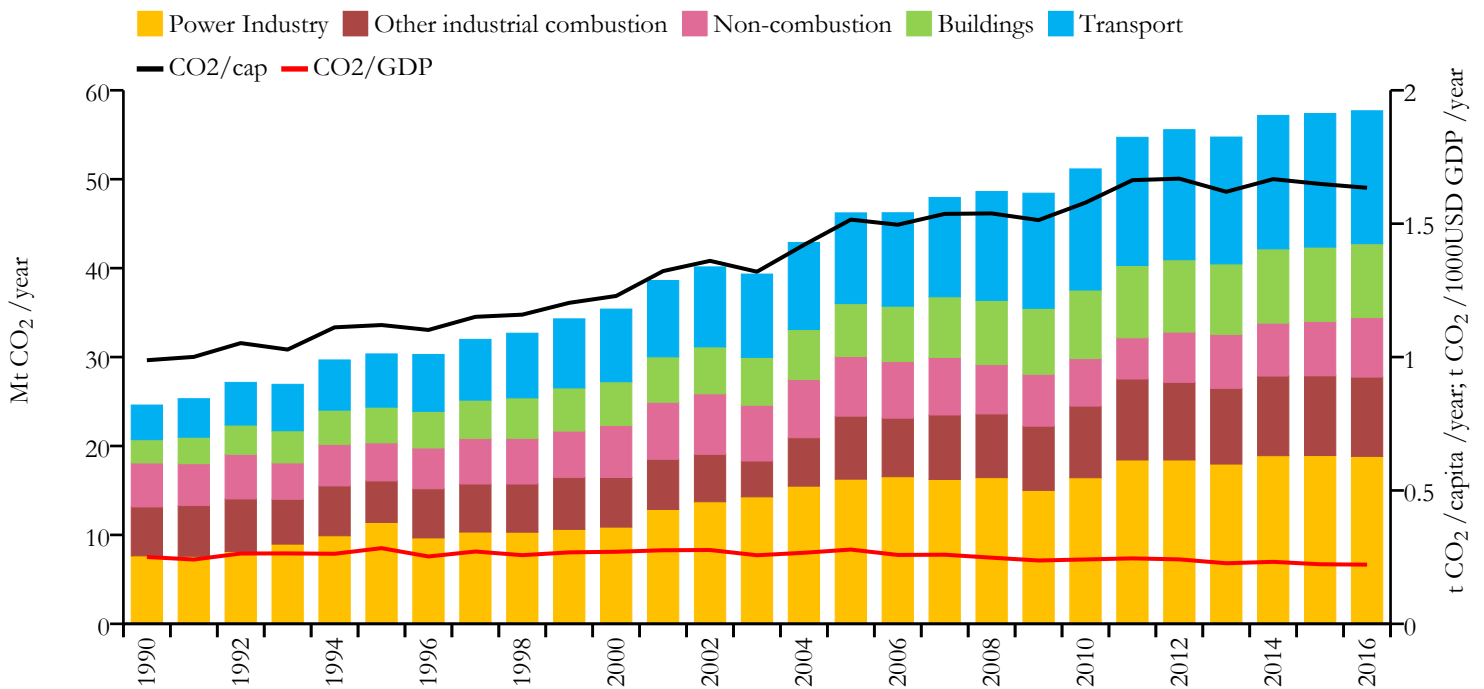

Fossil CO₂ emissions by sector (EDGARv4.3.2_FT2016 dataset)

Year	Mt CO ₂ /yr	t CO ₂ /cap/yr	t CO ₂ /kUSD/yr	population
2016	57.694	1.634	0.222	35276786
1990	24.604	0.988	0.251	24879136

Greenhouse gas emissions (EDGARv4.3.2 dataset)