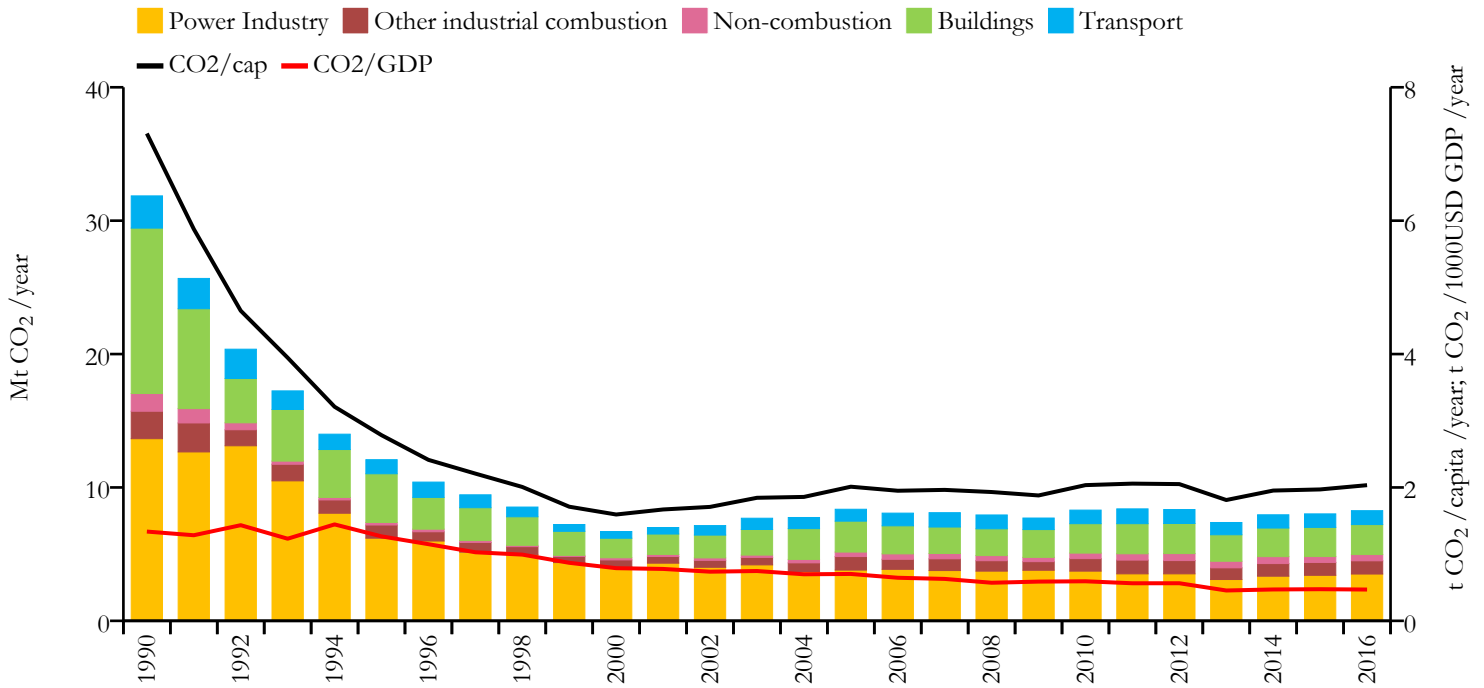

Fossil CO₂ emissions by sector (EDGARv4.3.2_FT2016 dataset)

Year	Mt CO ₂ /yr	t CO ₂ /cap/yr	t CO ₂ /kUSD/yr	population
2016	8.259	2.034	0.469	4059608
1990	31.858	7.307	1.339	4364116

Greenhouse gas emissions (EDGARv4.3.2 dataset)