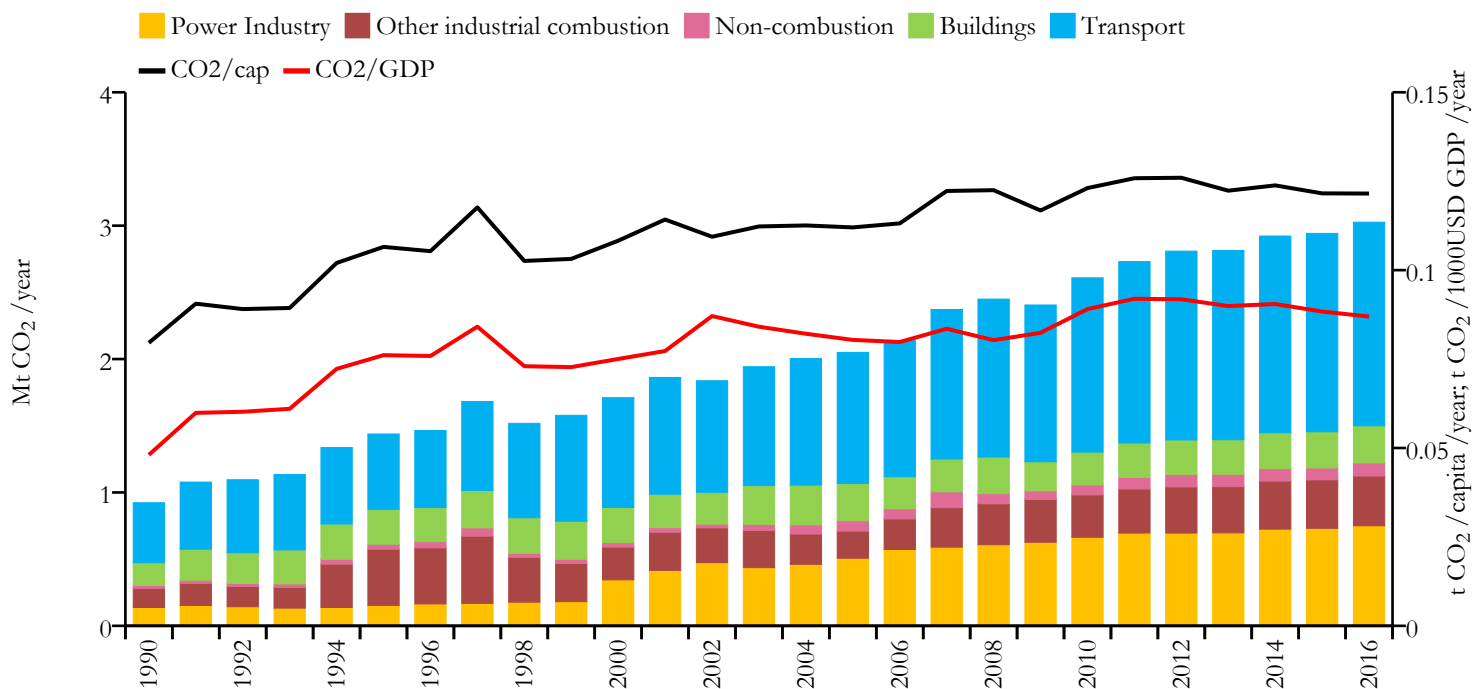

Madagascar

Fossil CO₂ emissions by sector (EDGARv4.3.2_FT2016 dataset)

Year	Mt CO ₂ /yr	t CO ₂ /cap/yr	t CO ₂ /kUSD/yr	population
2016	3.026	0.122	0.087	24894551
1990	0.923	0.080	0.048	11598633

Greenhouse gas emissions (EDGARv4.3.2 dataset)