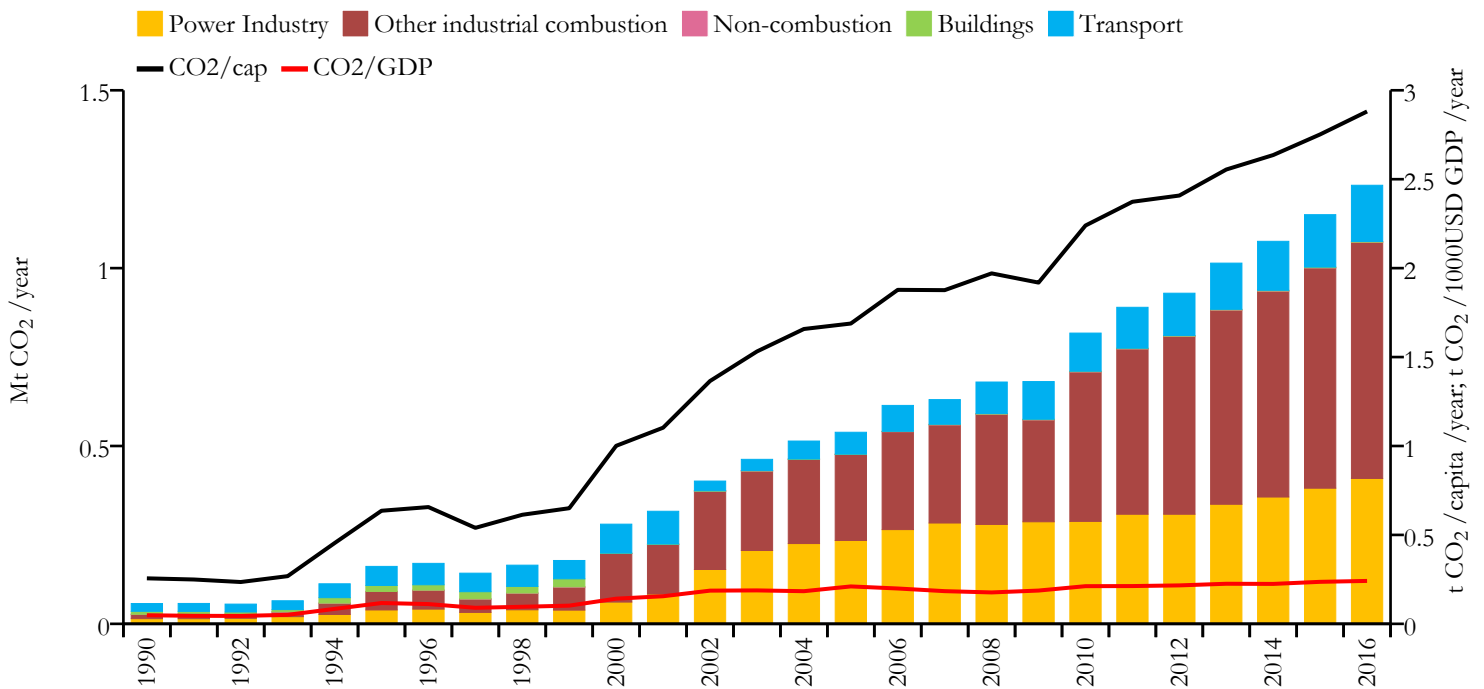

Fossil CO₂ emissions by sector (EDGARv4.3.2_FT2016 dataset)

Year	Mt CO ₂ /yr	t CO ₂ /cap/yr	t CO ₂ /kUSD/yr	population
2016	1.233	2.881	0.241	427756
1990	0.057	0.256	0.048	223215

Greenhouse gas emissions (EDGARv4.3.2 dataset)