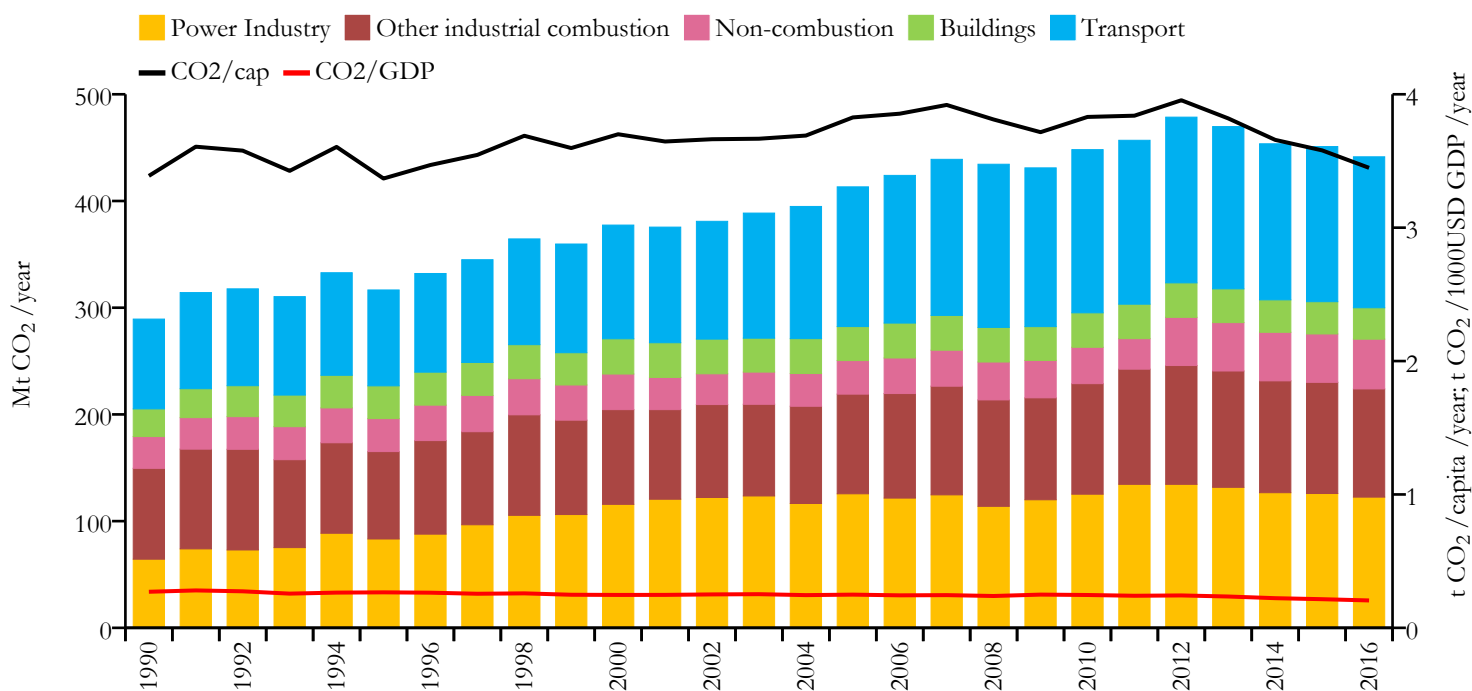

Fossil CO₂ emissions by sector (EDGARv4.3.2_FT2016 dataset)

Year	Mt CO ₂ /yr	t CO ₂ /cap/yr	t CO ₂ /kUSD/yr	population
2016	441.413	3.449	0.205	127540423
1990	289.350	3.388	0.270	85357874

Greenhouse gas emissions (EDGARv4.3.2 dataset)