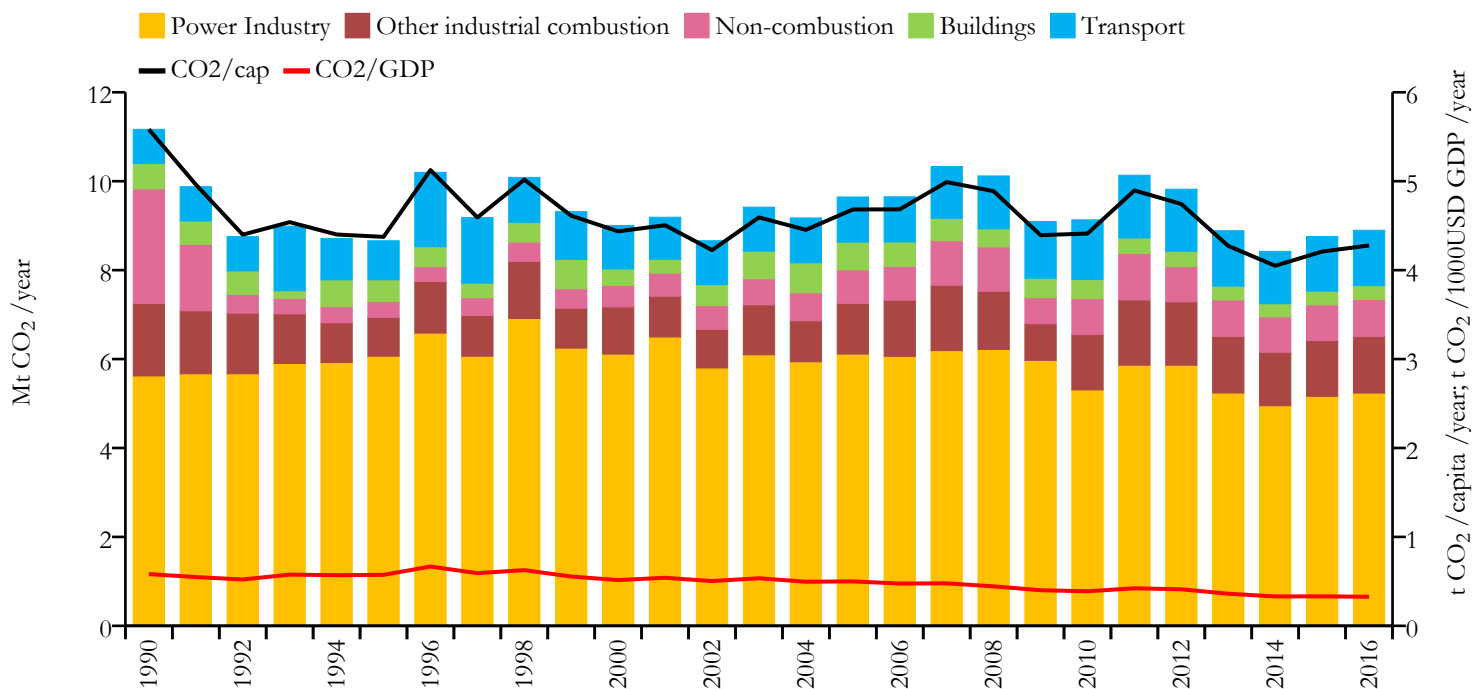

## Fossil CO<sub>2</sub> emissions by sector (EDGARv4.3.2\_FT2016 dataset)

Year	Mt CO <sub>2</sub> /yr	t CO <sub>2</sub> /cap/yr	t CO <sub>2</sub> /kUSD/yr	population
2016	8.897	4.277	0.327	2081206
1990	11.167	5.583	0.582	1996228

## Greenhouse gas emissions (EDGARv4.3.2 dataset)