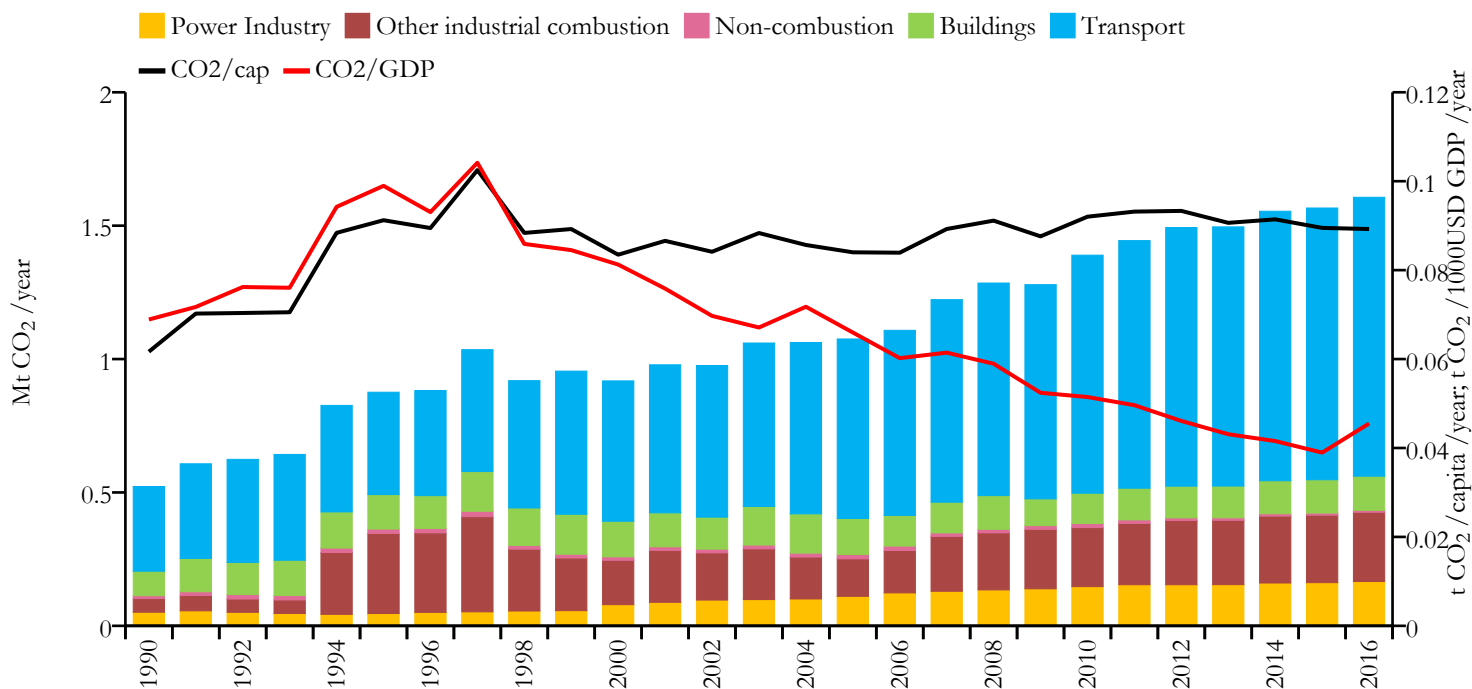

Fossil CO₂ emissions by sector (EDGARv4.3.2_FT2016 dataset)

Year	Mt CO ₂ /yr	t CO ₂ /cap/yr	t CO ₂ /kUSD/yr	population
2016	1.606	0.089	0.046	17994837
1990	0.522	0.062	0.069	8465188

Greenhouse gas emissions (EDGARv4.3.2 dataset)