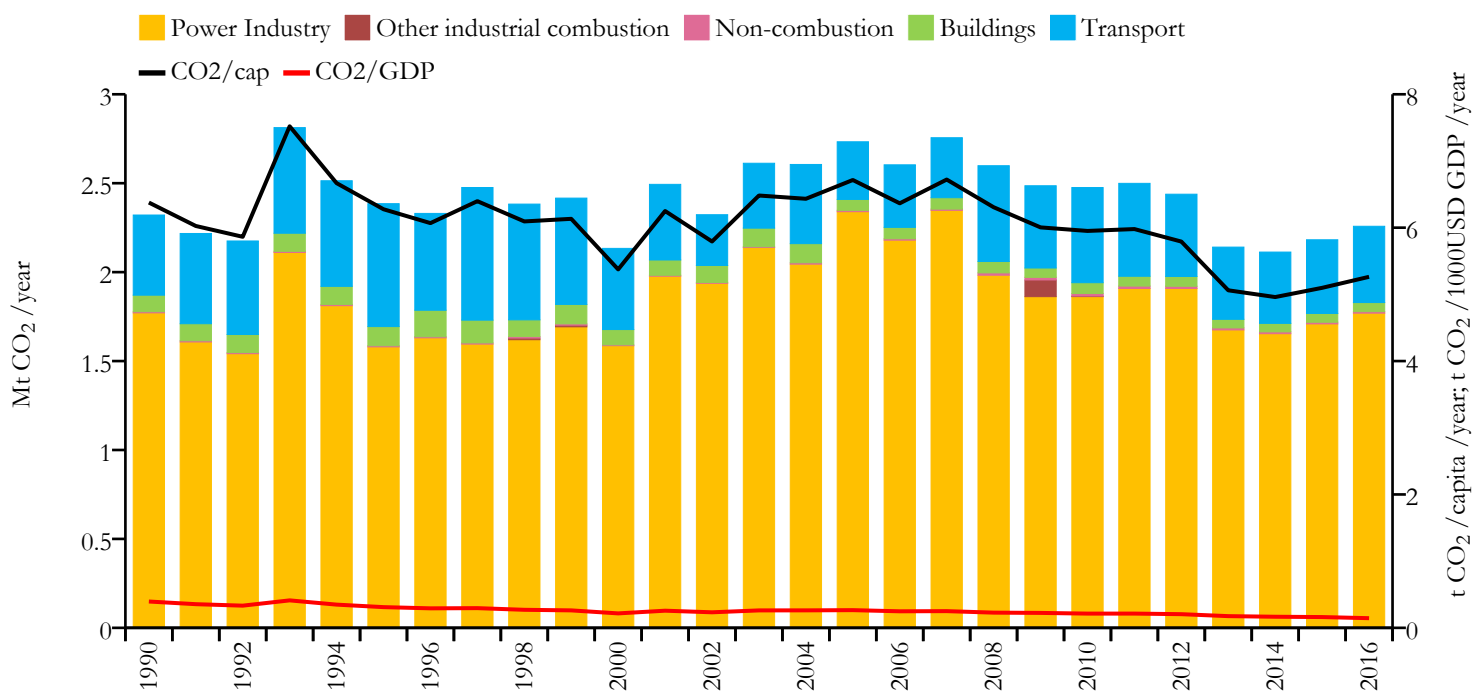

Fossil CO₂ emissions by sector (EDGARv4.3.2_FT2016 dataset)

Year	Mt CO ₂ /yr	t CO ₂ /cap/yr	t CO ₂ /kUSD/yr	population
2016	2.258	5.263	0.145	429362
1990	2.321	6.377	0.395	364431

Greenhouse gas emissions (EDGARv4.3.2 dataset)