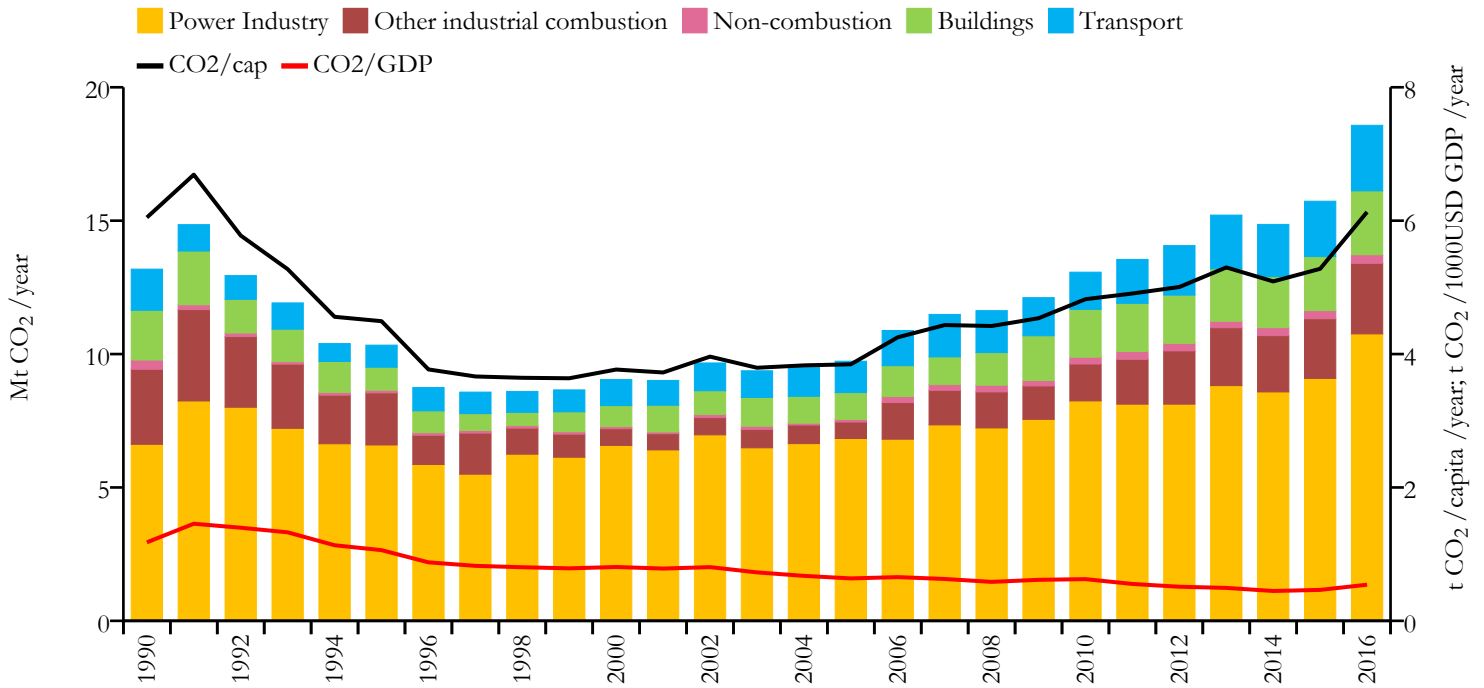

## Fossil CO<sub>2</sub> emissions by sector (EDGARv4.3.2\_FT2016 dataset)

Year	Mt CO <sub>2</sub> /yr	t CO <sub>2</sub> /cap/yr	t CO <sub>2</sub> /kUSD/yr	population
2016	18.574	6.130	0.542	3027398
1990	13.183	6.047	1.177	2184145