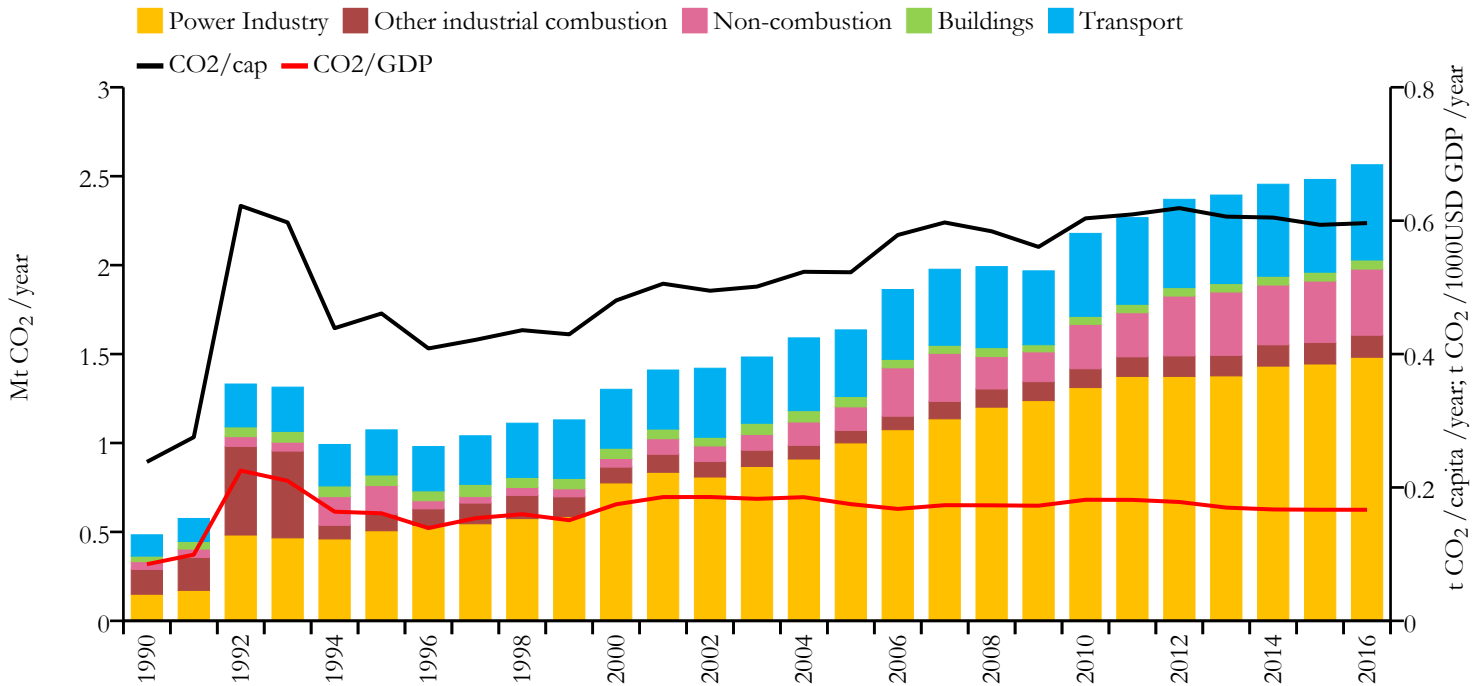

Mauritania

Fossil CO₂ emissions by sector (EDGARv4.3.2_FT2016 dataset)

Year	Mt CO ₂ /yr	t CO ₂ /cap/yr	t CO ₂ /kUSD/yr	population
2016	2.564	0.596	0.167	4301018
1990	0.484	0.238	0.085	2030140

Greenhouse gas emissions (EDGARv4.3.2 dataset)