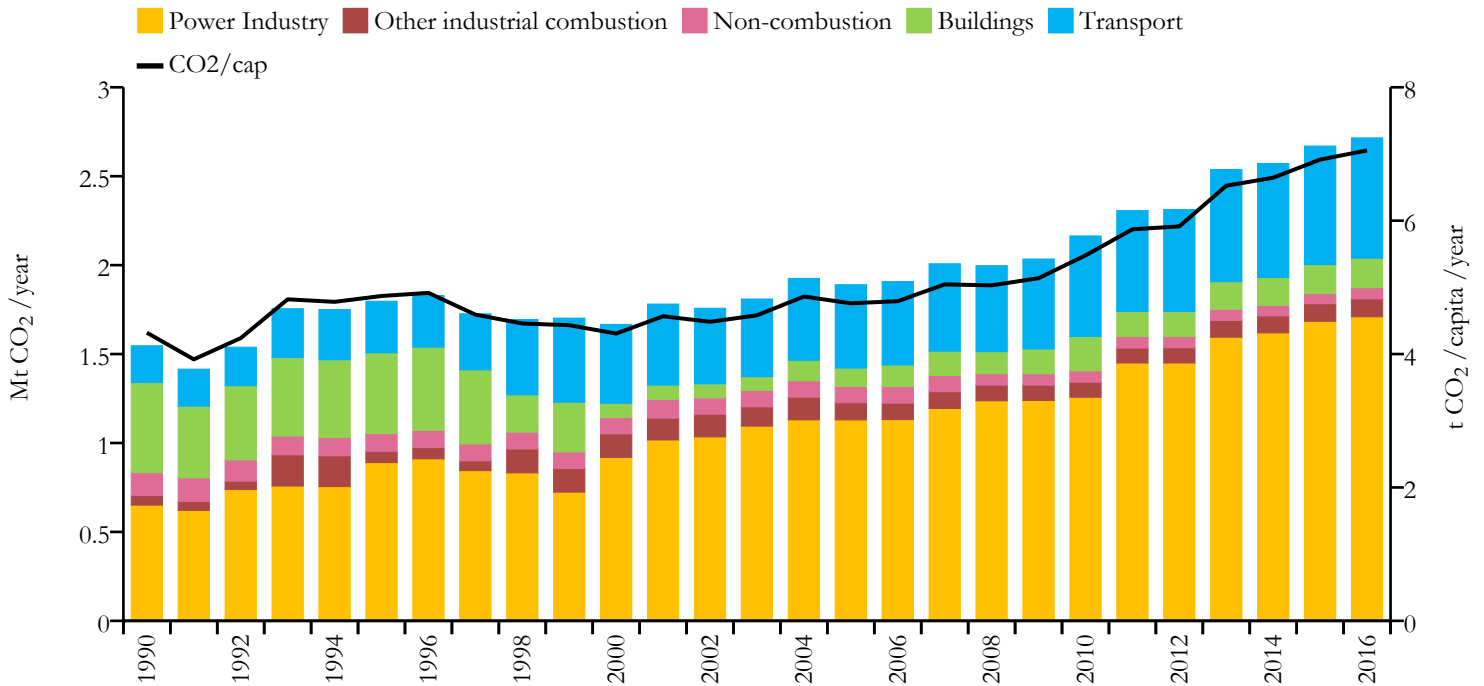

Fossil CO₂ emissions by sector (EDGARv4.3.2_FT2016 dataset)

Year	Mt CO ₂ /yr	t CO ₂ /cap/yr	t CO ₂ /kUSD/yr	population
2016	2.715	7.053	n/a	385103
1990	1.547	4.320	n/a	358449

Greenhouse gas emissions (EDGARv4.3.2 dataset)