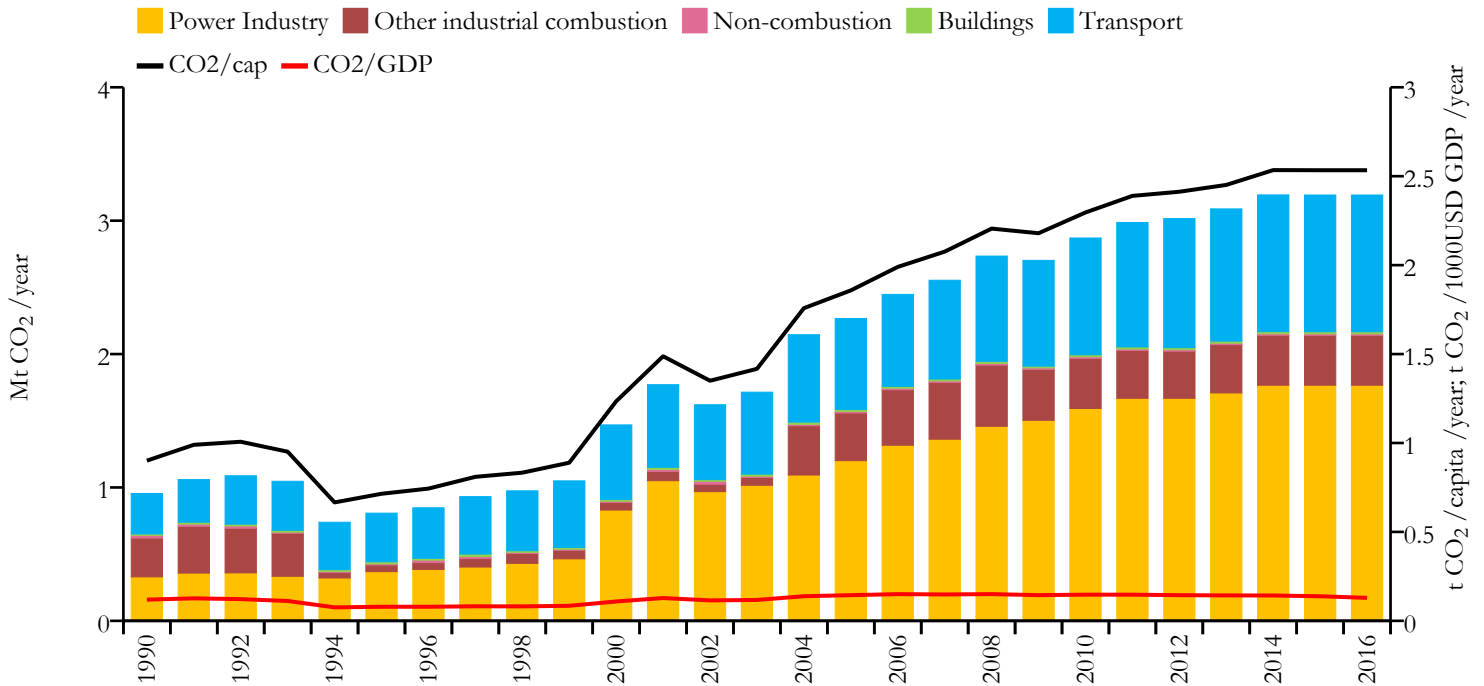

Mauritius

Fossil CO₂ emissions by sector (EDGARv4.3.2_FT2016 dataset)

Year	Mt CO ₂ /yr	t CO ₂ /cap/yr	t CO ₂ /kUSD/yr	population
2016	3.192	2.534	0.129	1262132
1990	0.955	0.901	0.119	1055868

Greenhouse gas emissions (EDGARv4.3.2 dataset)