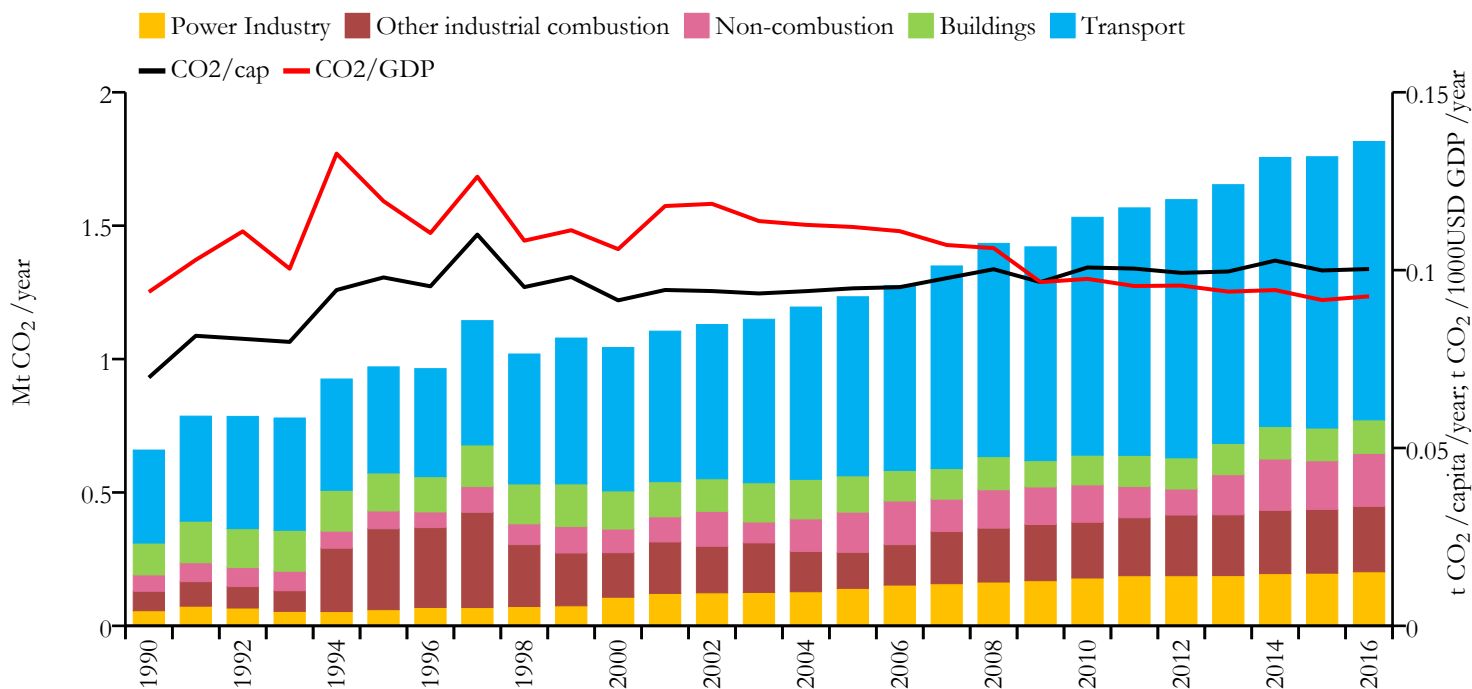

Fossil CO₂ emissions by sector (EDGARv4.3.2_FT2016 dataset)

Year	Mt CO ₂ /yr	t CO ₂ /cap/yr	t CO ₂ /kUSD/yr	population
2016	1.816	0.100	0.093	18091575
1990	0.659	0.070	0.094	9437553

Greenhouse gas emissions (EDGARv4.3.2 dataset)