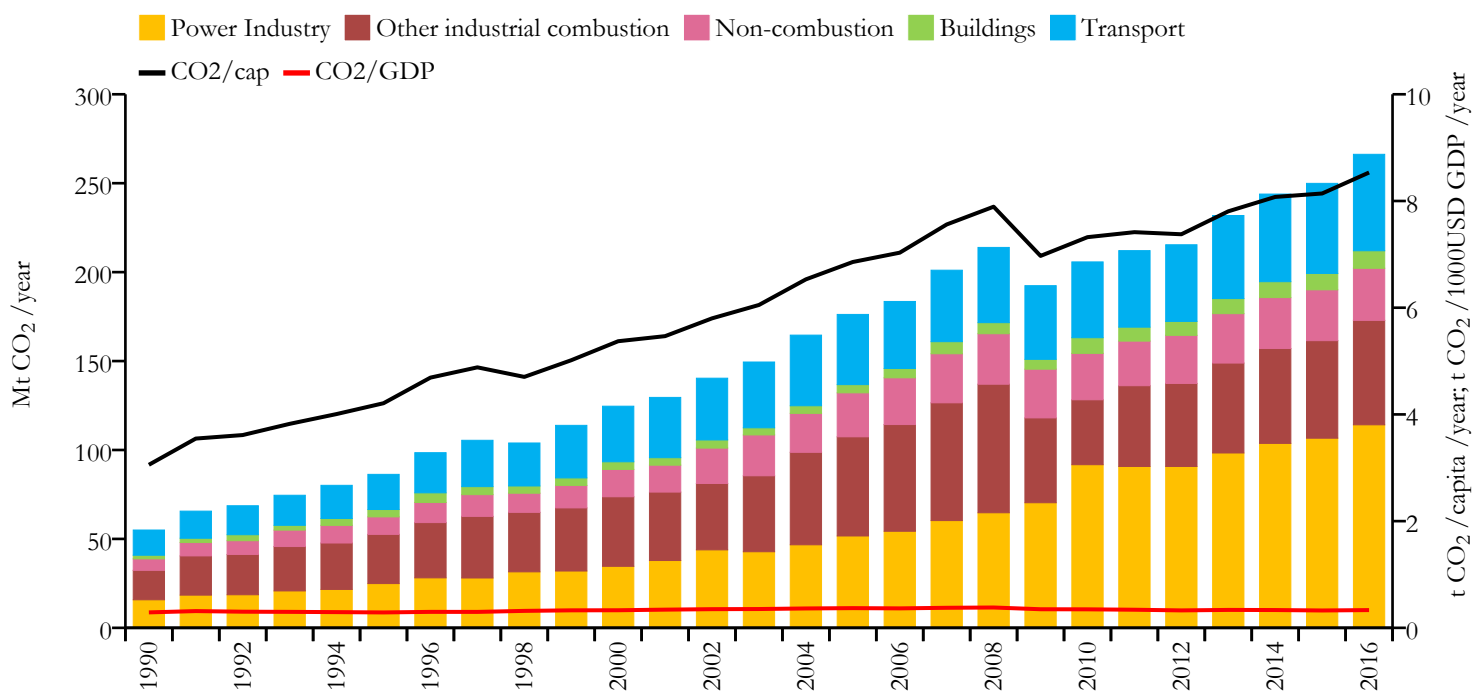

Malaysia

Fossil CO₂ emissions by sector (EDGARv4.3.2_FT2016 dataset)

Year	Mt CO ₂ /yr	t CO ₂ /cap/yr	t CO ₂ /kUSD/yr	population
2016	266.252	8.534	0.333	31187265
1990	55.004	3.056	0.289	18038321

Greenhouse gas emissions (EDGARv4.3.2 dataset)