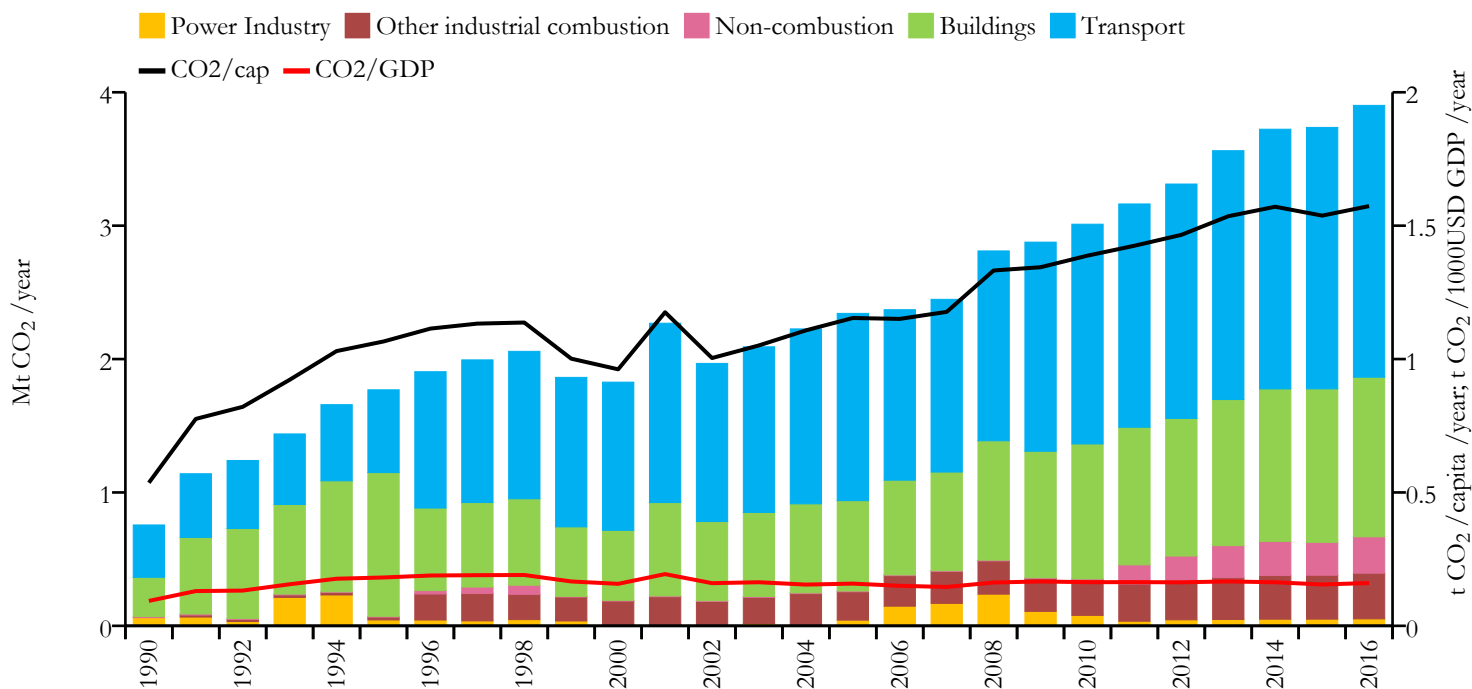

Fossil CO₂ emissions by sector (EDGARv4.3.2_FT2016 dataset)

Year	Mt CO ₂ /yr	t CO ₂ /cap/yr	t CO ₂ /kUSD/yr	population
2016	3.902	1.573	0.161	2479713
1990	0.756	0.536	0.093	1414692

Greenhouse gas emissions (EDGARv4.3.2 dataset)