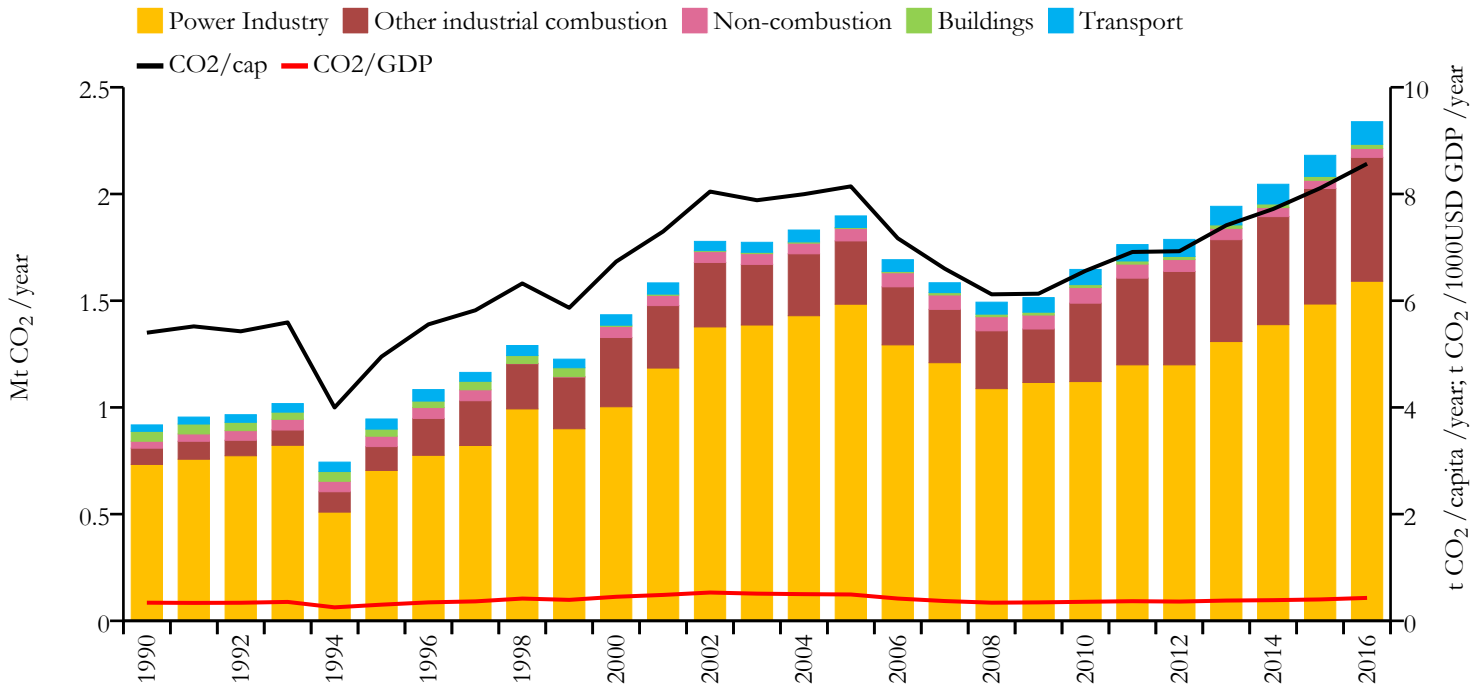

New Caledonia

Fossil CO₂ emissions by sector (EDGARv4.3.2_FT2016 dataset)

Year	Mt CO ₂ /yr	t CO ₂ /cap/yr	t CO ₂ /kUSD/yr	population
2016	2.339	8.567	0.430	272677
1990	0.918	5.400	0.340	169787

Greenhouse gas emissions (EDGARv4.3.2 dataset)