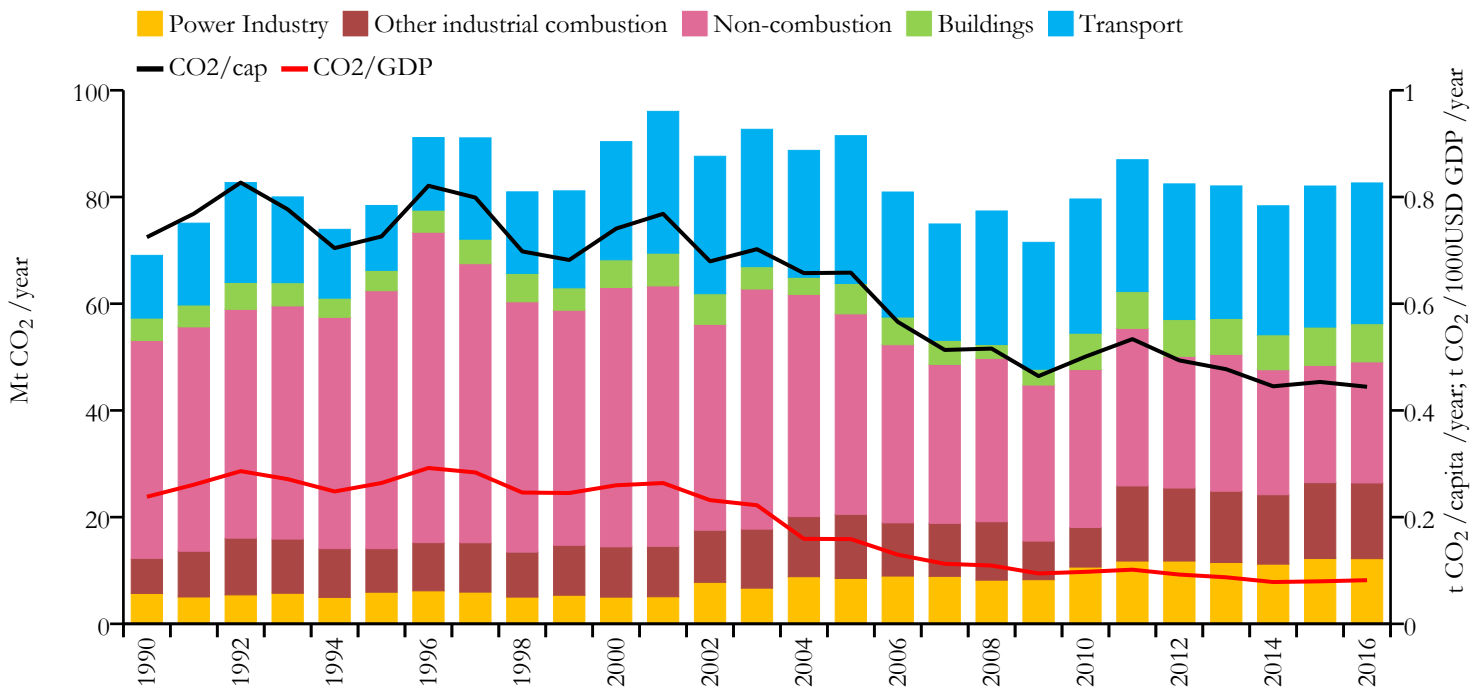

## Fossil CO<sub>2</sub> emissions by sector (EDGARv4.3.2\_FT2016 dataset)

Year	Mt CO <sub>2</sub> /yr	t CO <sub>2</sub> /cap/yr	t CO <sub>2</sub> /kUSD/yr	population
2016	82.634	0.444	0.082	185989640
1990	69.062	0.725	0.238	95269988

## Greenhouse gas emissions (EDGARv4.3.2 dataset)