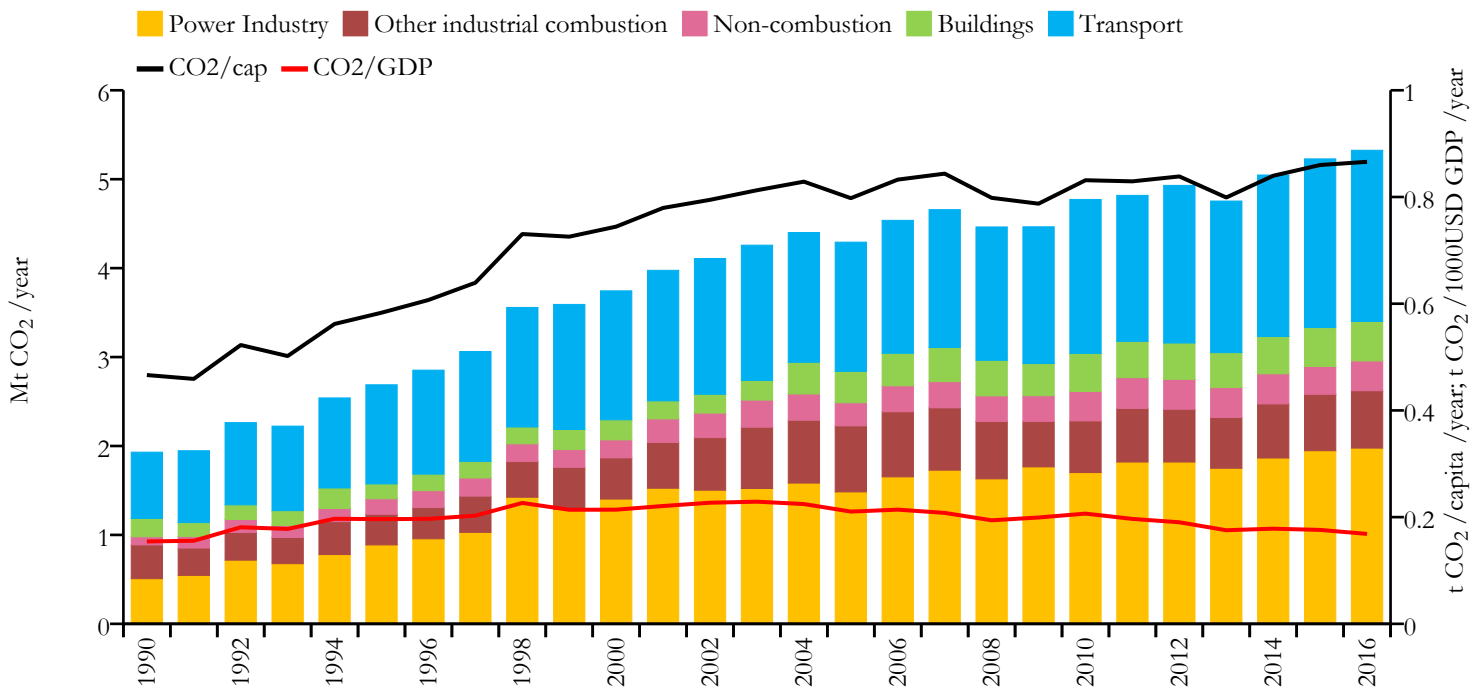

Nicaragua

Fossil CO₂ emissions by sector (EDGARv4.3.2_FT2016 dataset)

Year	Mt CO ₂ /yr	t CO ₂ /cap/yr	t CO ₂ /kUSD/yr	population
2016	5.325	0.866	0.169	6149928
1990	1.930	0.466	0.154	4144565

Greenhouse gas emissions (EDGARv4.3.2 dataset)