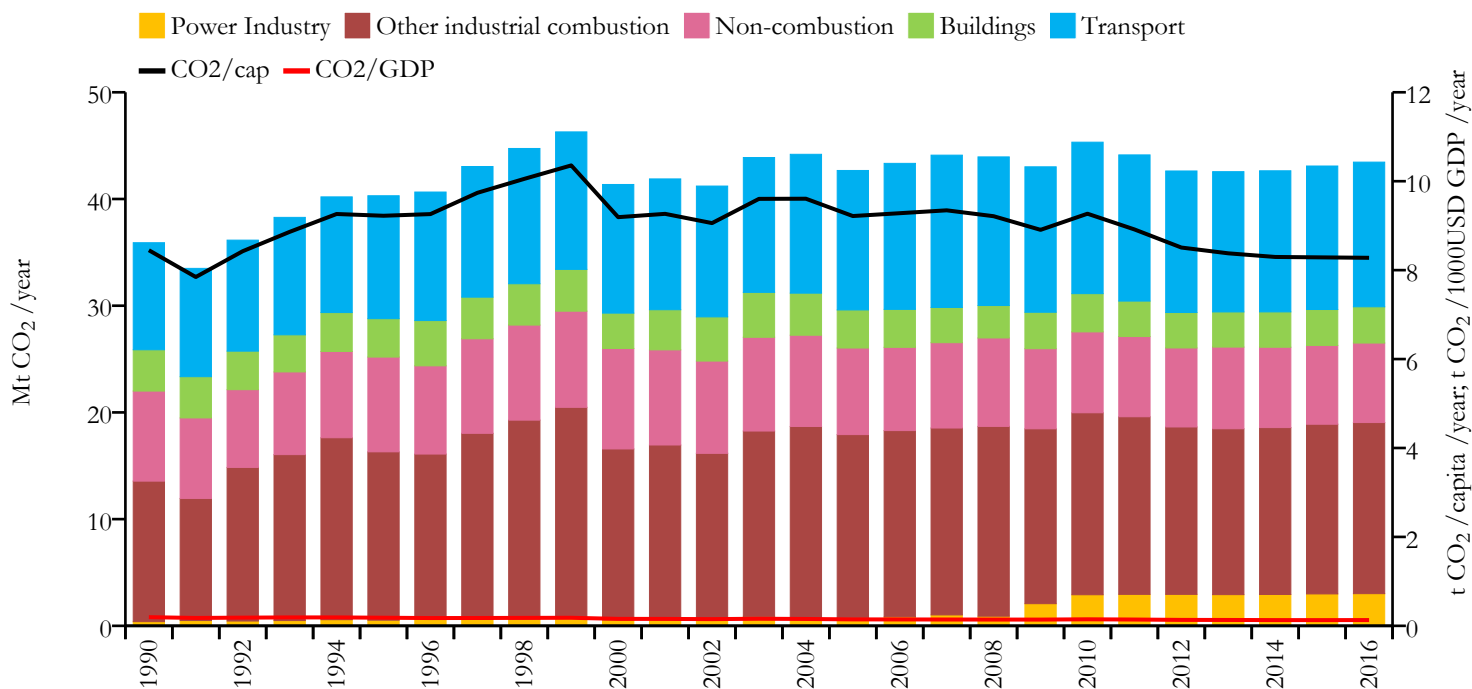

## Fossil CO<sub>2</sub> emissions by sector (EDGARv4.3.2\_FT2016 dataset)

Year	Mt CO <sub>2</sub> /yr	t CO <sub>2</sub> /cap/yr	t CO <sub>2</sub> /kUSD/yr	population
2016	43.456	8.277	0.130	5254694
1990	35.903	8.448	0.195	4247285

## Greenhouse gas emissions (EDGARv4.3.2 dataset)