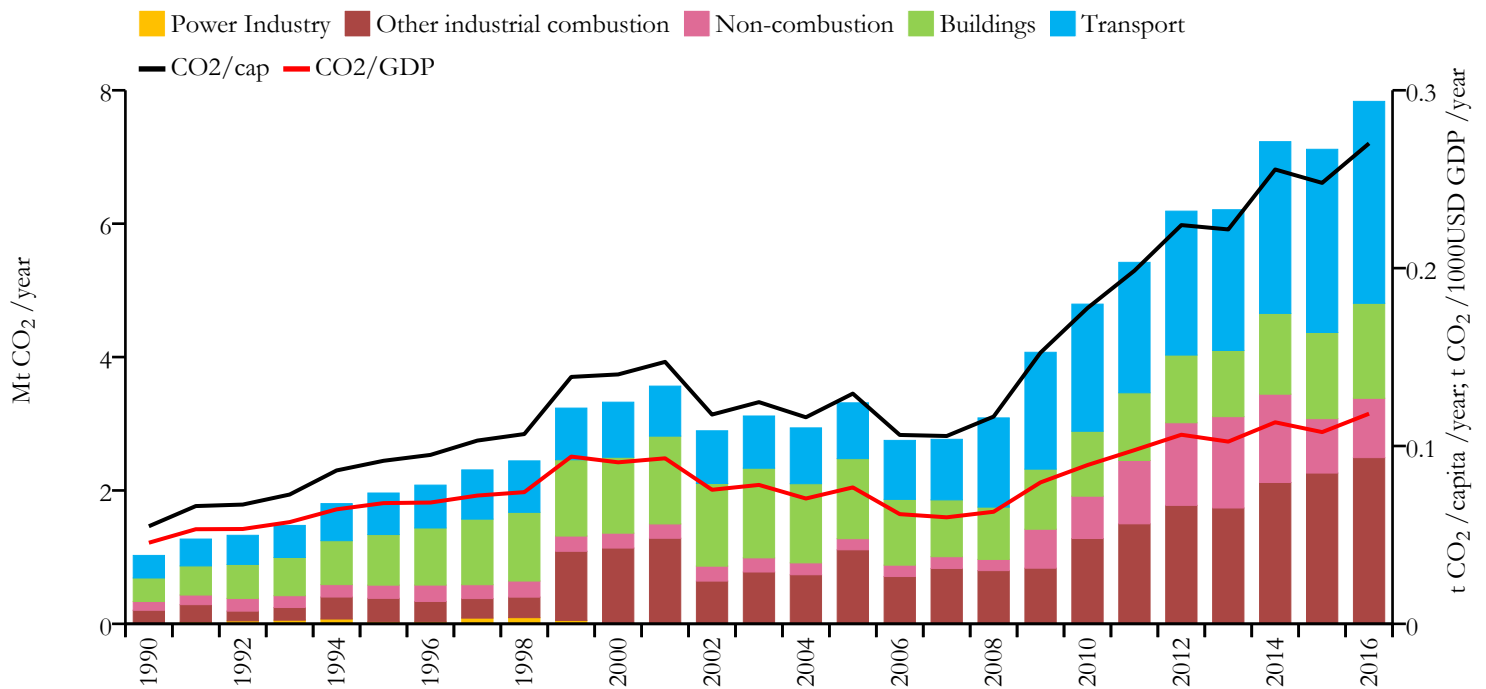

## Fossil CO<sub>2</sub> emissions by sector (EDGARv4.3.2\_FT2016 dataset)

Year	Mt CO <sub>2</sub> /yr	t CO <sub>2</sub> /cap/yr	t CO <sub>2</sub> /kUSD/yr	population
2016	7.834	0.270	0.118	28982771
1990	1.026	0.055	0.046	18749406

## Greenhouse gas emissions (EDGARv4.3.2 dataset)