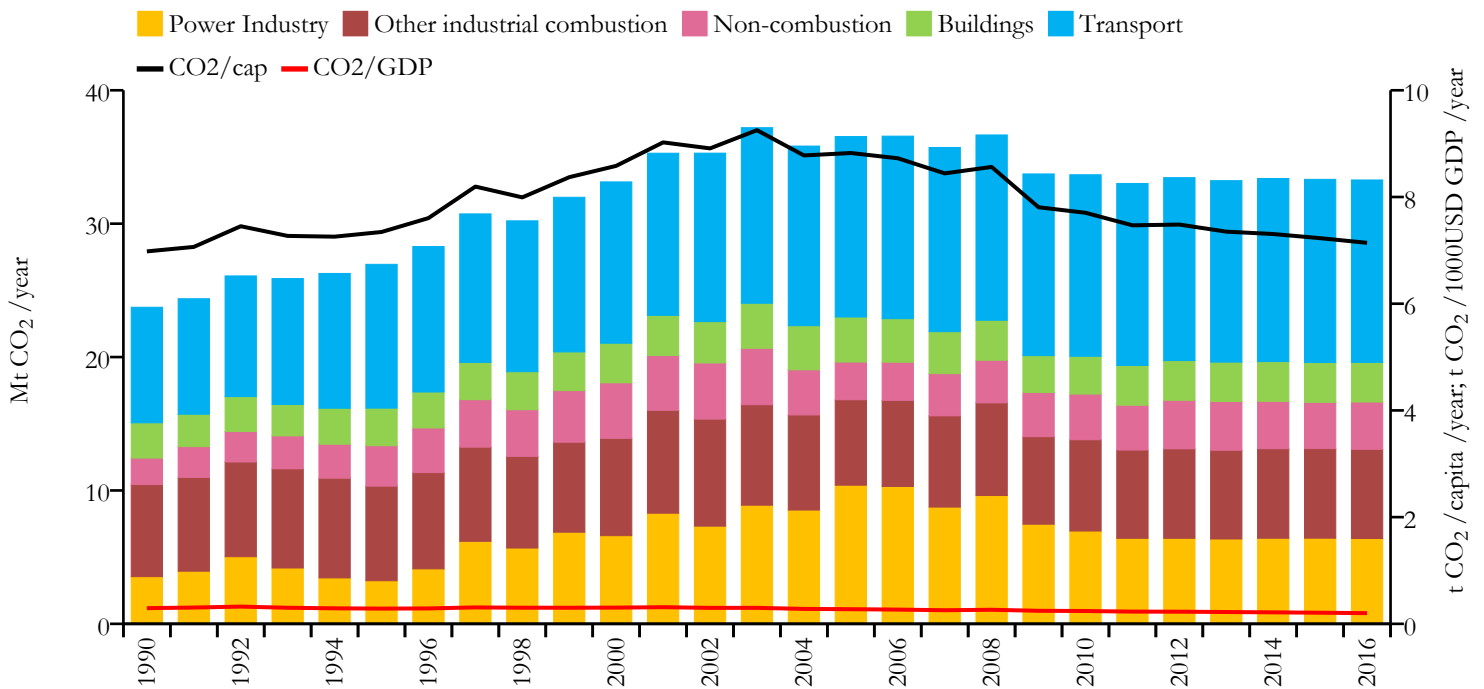

New Zealand

Fossil CO₂ emissions by sector (EDGARv4.3.2_FT2016 dataset)

Year	Mt CO ₂ /yr	t CO ₂ /cap/yr	t CO ₂ /kUSD/yr	population
2016	33.276	7.141	0.200	4660833
1990	23.734	6.981	0.294	3398172

Greenhouse gas emissions (EDGARv4.3.2 dataset)