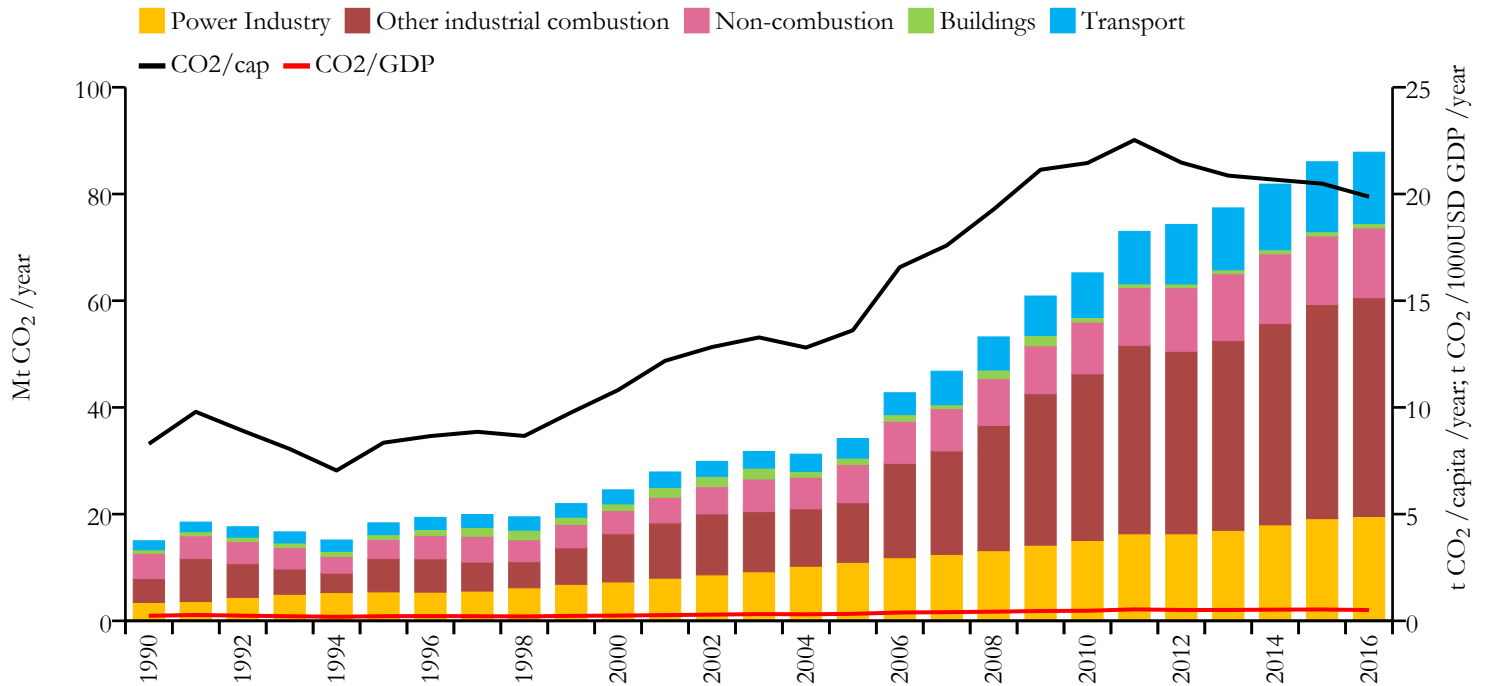

Fossil CO₂ emissions by sector (EDGARv4.3.2_FT2016 dataset)

Year	Mt CO ₂ /yr	t CO ₂ /cap/yr	t CO ₂ /kUSD/yr	population
2016	87.836	19.872	0.505	4424762
1990	15.008	8.292	0.236	1812160

Greenhouse gas emissions (EDGARv4.3.2 dataset)