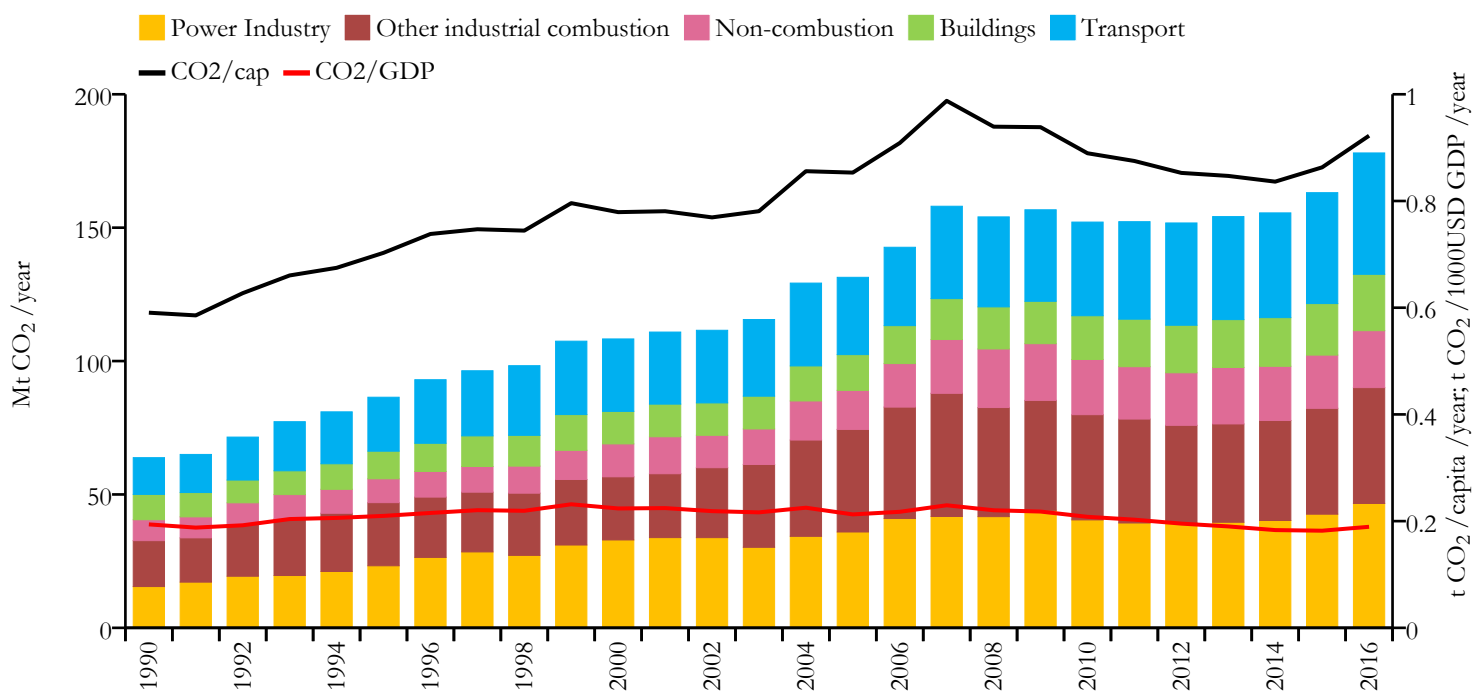

## Fossil CO<sub>2</sub> emissions by sector (EDGARv4.3.2\_FT2016 dataset)

Year	Mt CO <sub>2</sub> /yr	t CO <sub>2</sub> /cap/yr	t CO <sub>2</sub> /kUSD/yr	population
2016	178.014	0.922	0.189	193203476
1990	63.791	0.591	0.194	107678614

## Greenhouse gas emissions (EDGARv4.3.2 dataset)