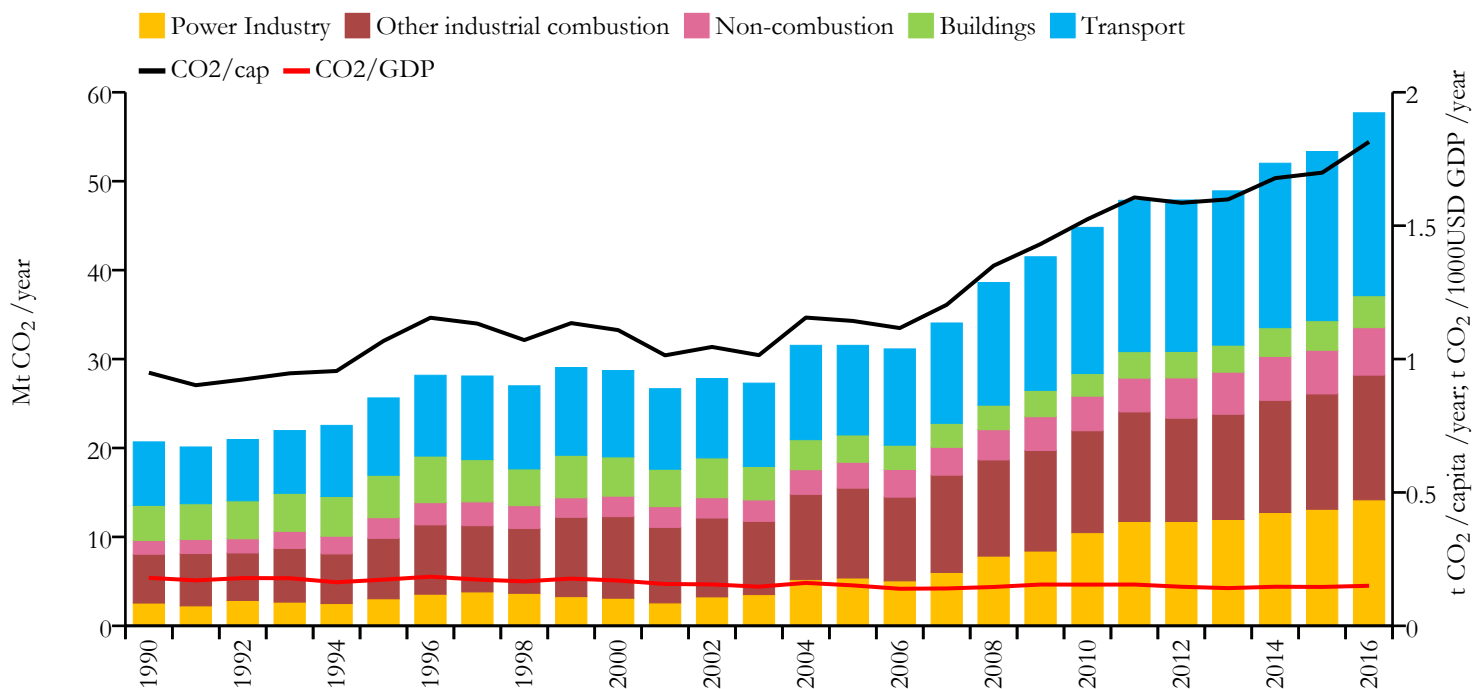

Fossil CO₂ emissions by sector (EDGARv4.3.2_FT2016 dataset)

Year	Mt CO ₂ /yr	t CO ₂ /cap/yr	t CO ₂ /kUSD/yr	population
2016	57.693	1.814	0.150	31773839
1990	20.687	0.949	0.180	21826658

Greenhouse gas emissions (EDGARv4.3.2 dataset)