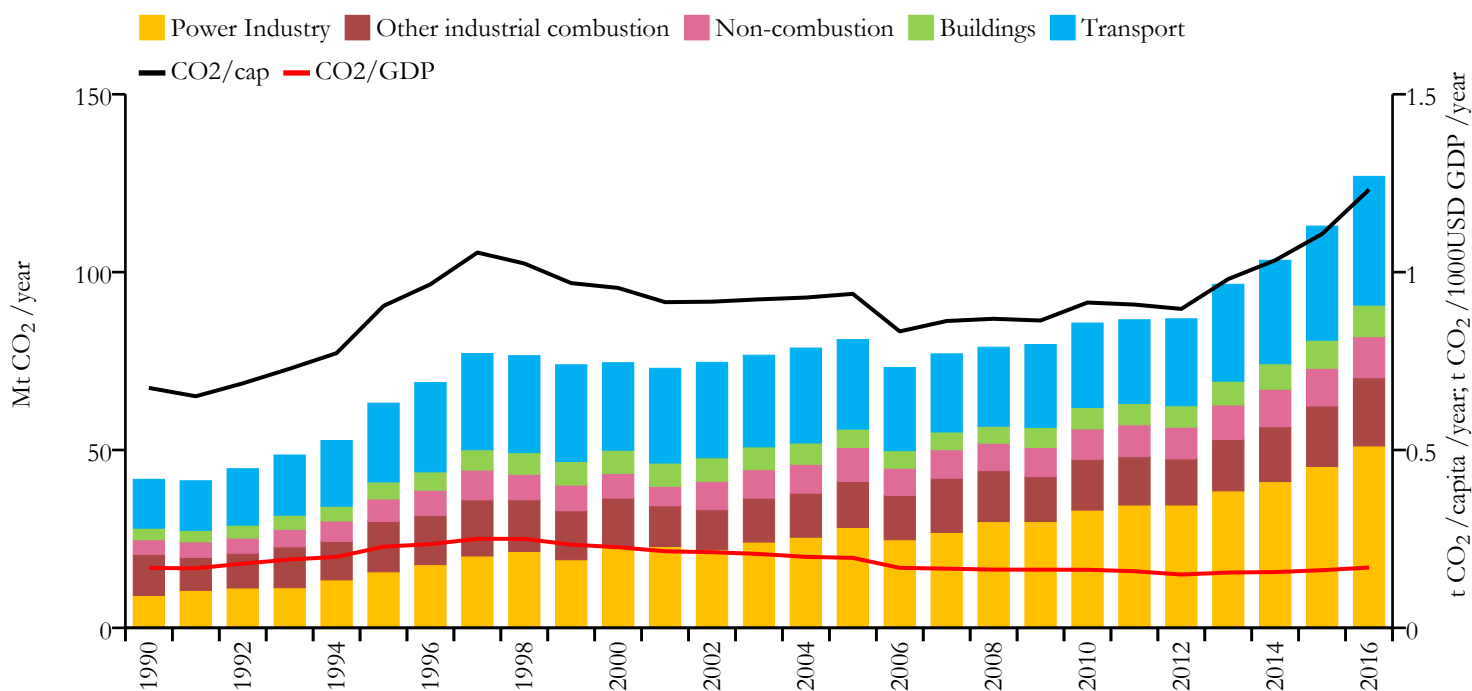

Fossil CO₂ emissions by sector (EDGARv4.3.2_FT2016 dataset)

Year	Mt CO ₂ /yr	t CO ₂ /cap/yr	t CO ₂ /kUSD/yr	population
2016	126.923	1.232	0.170	103320222
1990	41.757	0.675	0.168	61947348

Greenhouse gas emissions (EDGARv4.3.2 dataset)