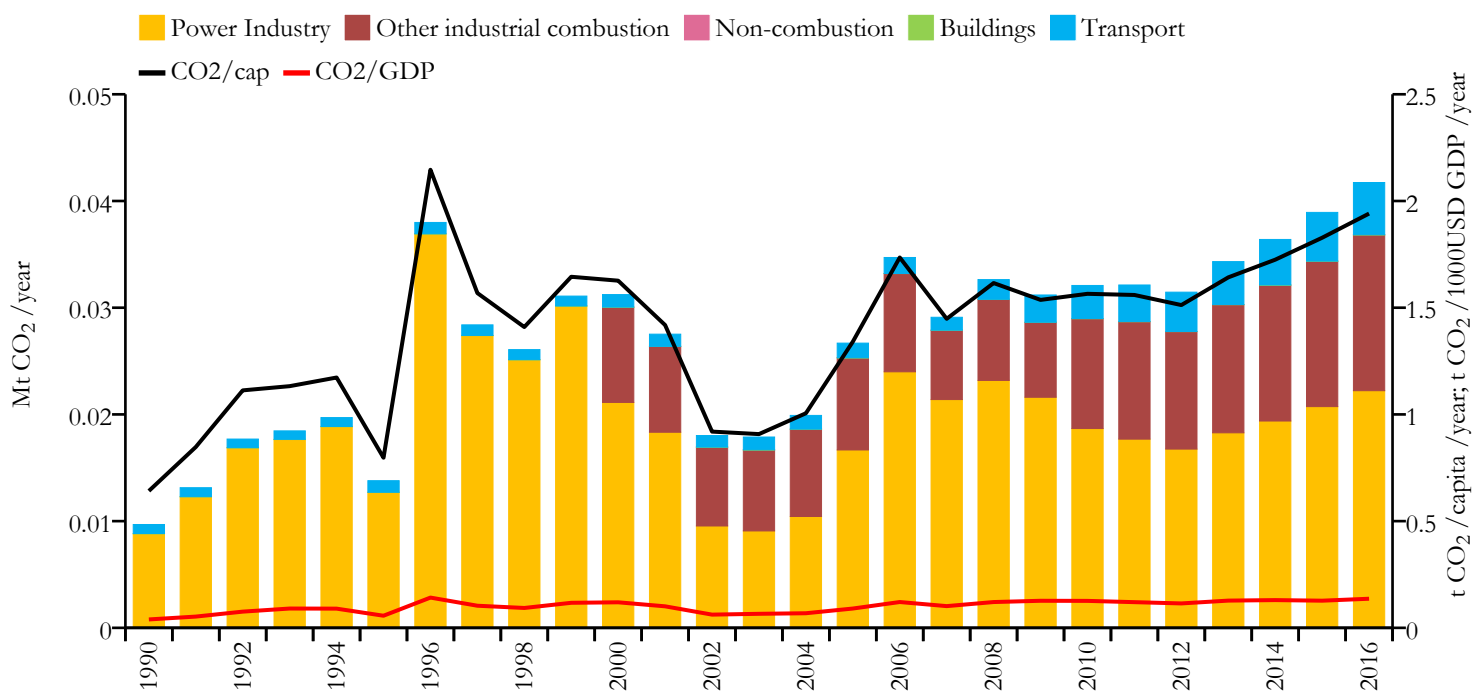

Fossil CO₂ emissions by sector (EDGARv4.3.2_FT2016 dataset)

Year	Mt CO ₂ /yr	t CO ₂ /cap/yr	t CO ₂ /kUSD/yr	population
2016	0.042	1.941	0.136	21503
1990	0.010	0.641	0.039	15088

Greenhouse gas emissions (EDGARv4.3.2 dataset)