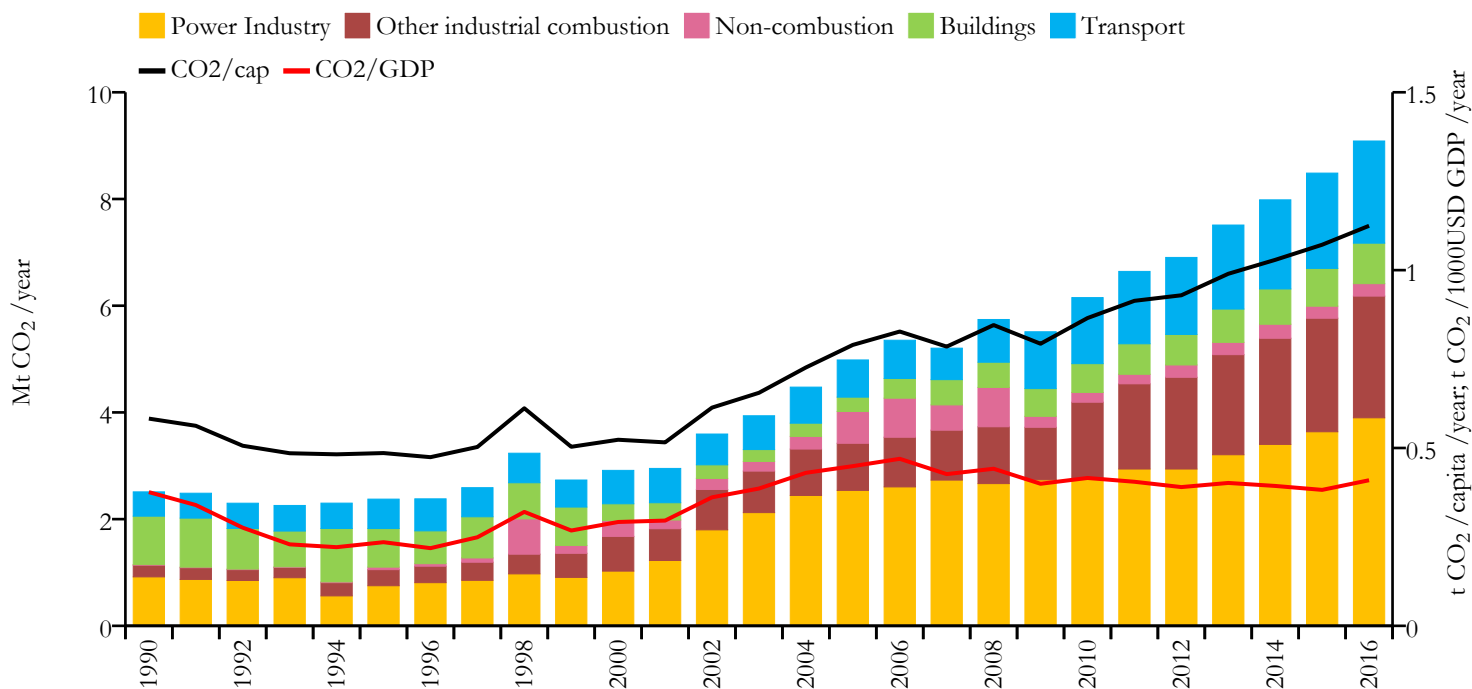

Papua New Guinea

Fossil CO₂ emissions by sector (EDGARv4.3.2_FT2016 dataset)

Year	Mt CO ₂ /yr	t CO ₂ /cap/yr	t CO ₂ /kUSD/yr	population
2016	9.087	1.125	0.409	8084991
1990	2.511	0.583	0.376	4313059

Greenhouse gas emissions (EDGARv4.3.2 dataset)