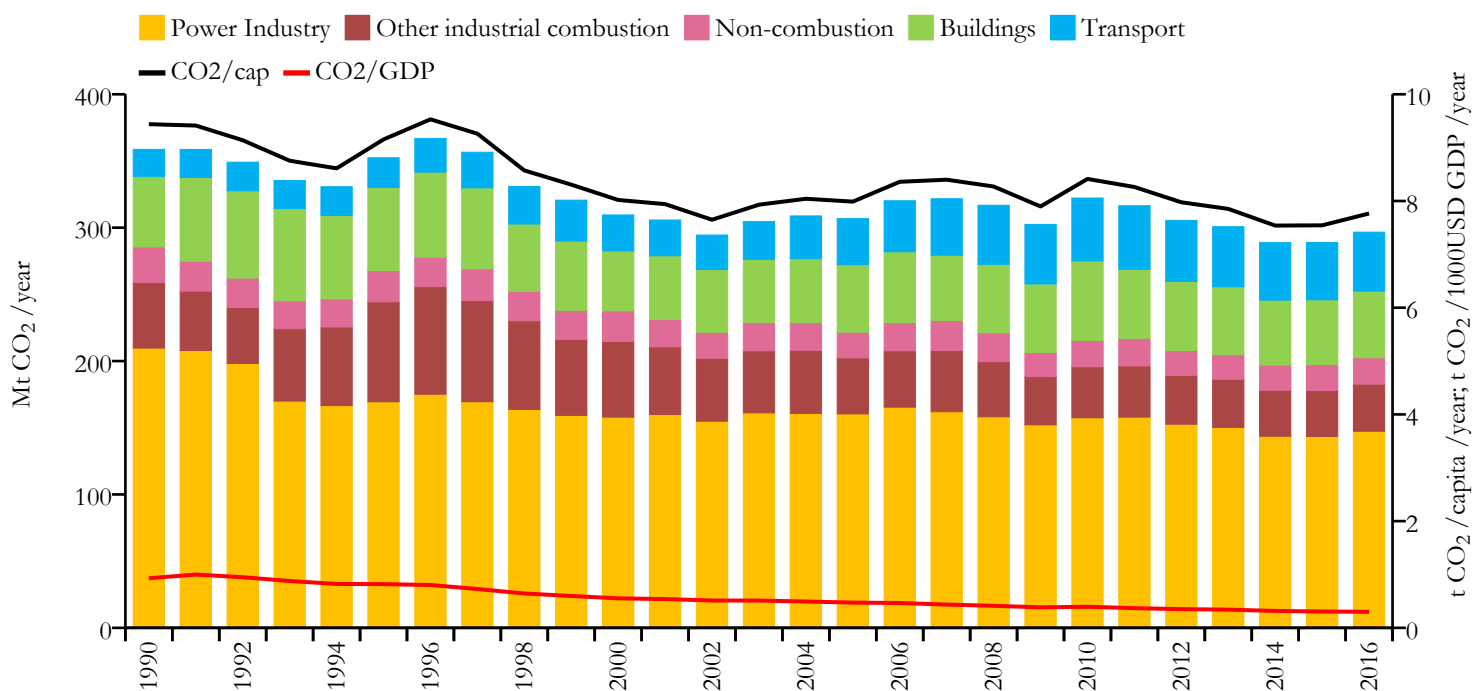

Poland

Fossil CO₂ emissions by sector (EDGARv4.3.2_FT2016 dataset)

Year	Mt CO ₂ /yr	t CO ₂ /cap/yr	t CO ₂ /kUSD/yr	population
2016	296.660	7.766	0.301	38224410
1990	358.700	9.439	0.929	37954553

Greenhouse gas emissions (EDGARv4.3.2 dataset)