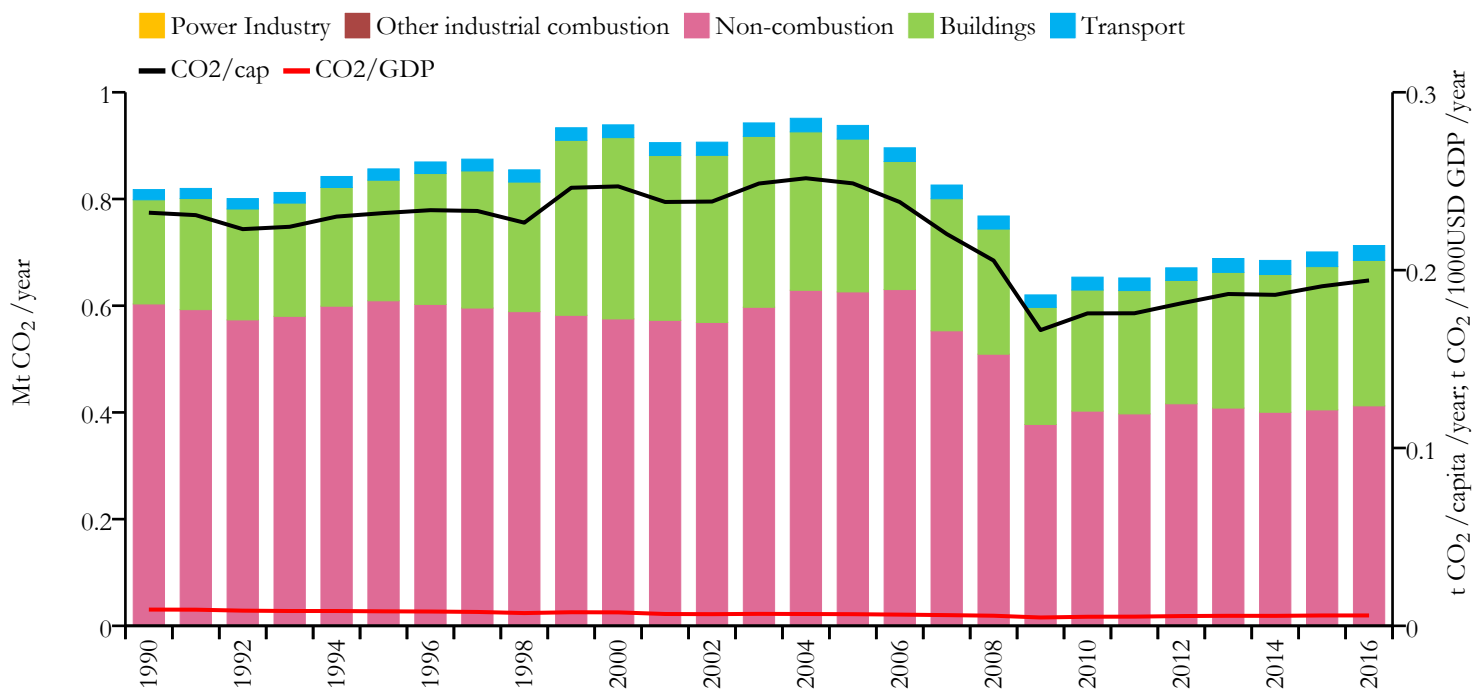

# Puerto Rico

## Fossil CO<sub>2</sub> emissions by sector (EDGARv4.3.2\_FT2016 dataset)

Year	Mt CO <sub>2</sub> /yr	t CO <sub>2</sub> /cap/yr	t CO <sub>2</sub> /kUSD/yr	population
2016	0.713	0.194	0.006	3667903
1990	0.818	0.232	0.009	3517975

## Greenhouse gas emissions (EDGARv4.3.2 dataset)