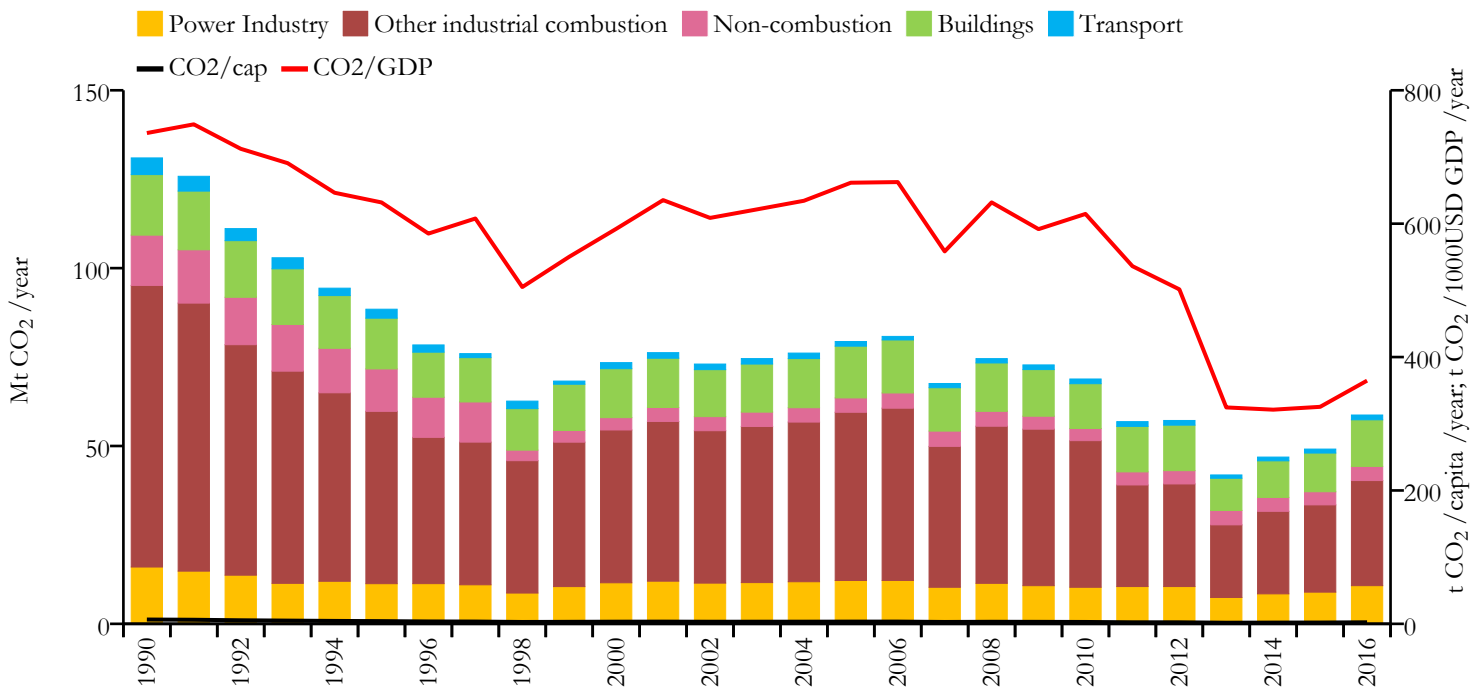

North Korea

Fossil CO₂ emissions by sector (EDGARv4.3.2_FT2016 dataset)

Year	Mt CO ₂ /yr	t CO ₂ /cap/yr	t CO ₂ /kUSD/yr	population
2016	58.709	2.311	364.651	25368620
1990	130.986	6.453	735.878	20293054

Greenhouse gas emissions (EDGARv4.3.2 dataset)