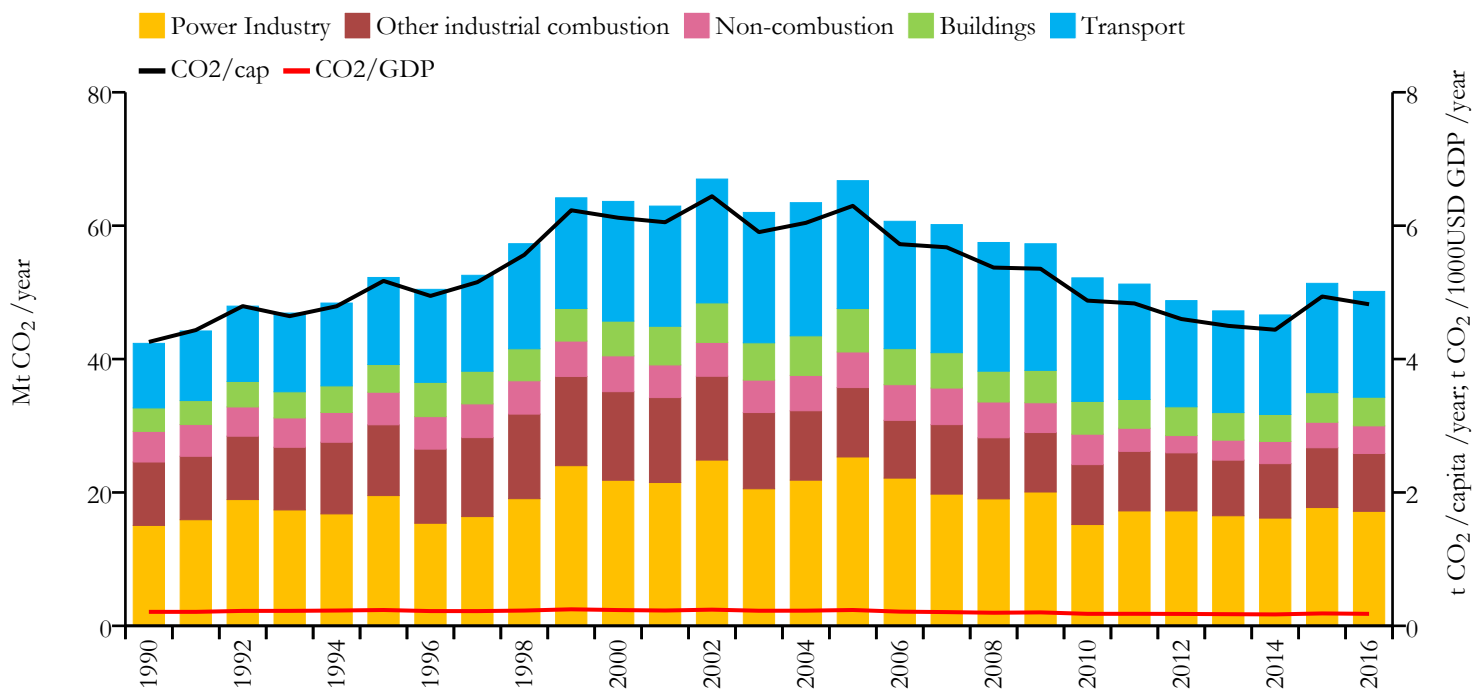

Fossil CO₂ emissions by sector (EDGARv4.3.2_FT2016 dataset)

Year	Mt CO ₂ /yr	t CO ₂ /cap/yr	t CO ₂ /kUSD/yr	population
2016	50.143	4.821	0.180	10371627
1990	42.355	4.257	0.210	9953327

Greenhouse gas emissions (EDGARv4.3.2 dataset)