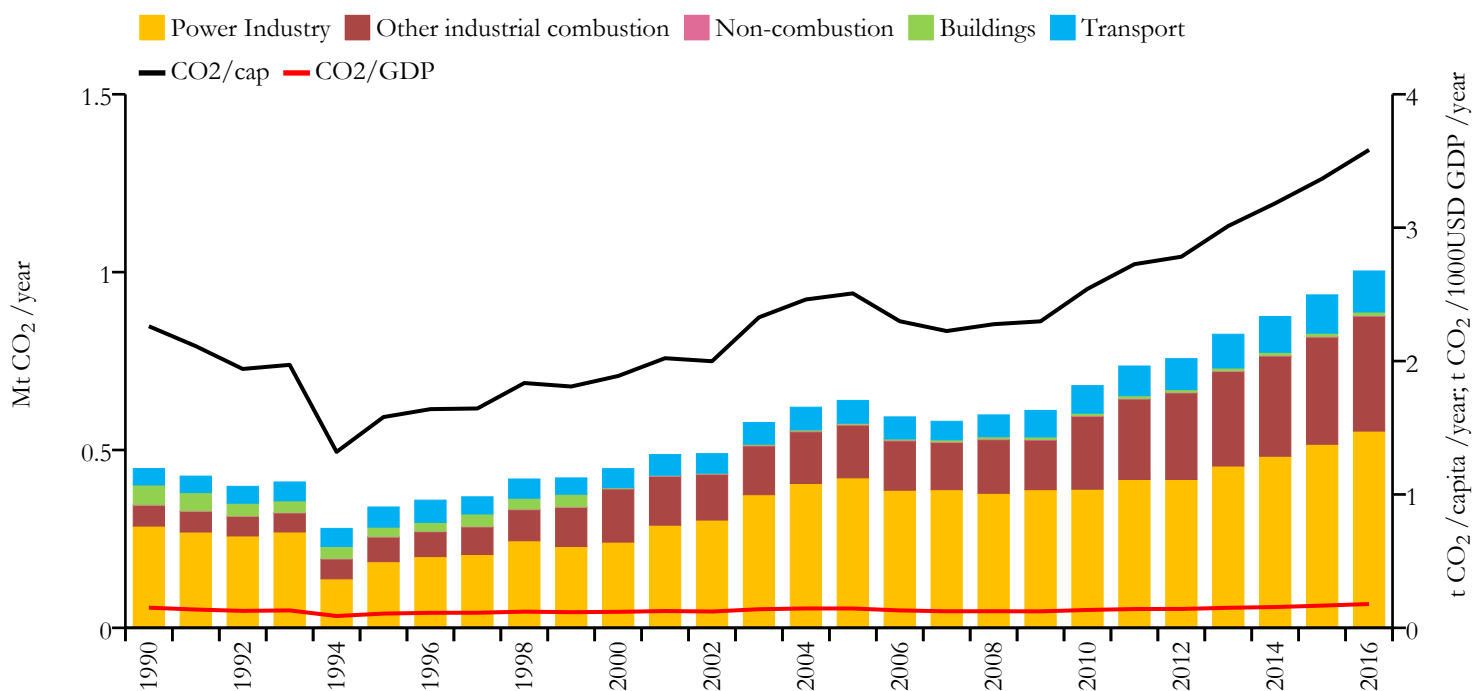

French Polynesia

Fossil CO₂ emissions by sector (EDGARv4.3.2_FT2016 dataset)

Year	Mt CO ₂ /yr	t CO ₂ /cap/yr	t CO ₂ /kUSD/yr	population
2016	1.003	3.583	0.179	280208
1990	0.448	2.261	0.151	198375

Greenhouse gas emissions (EDGARv4.3.2 dataset)