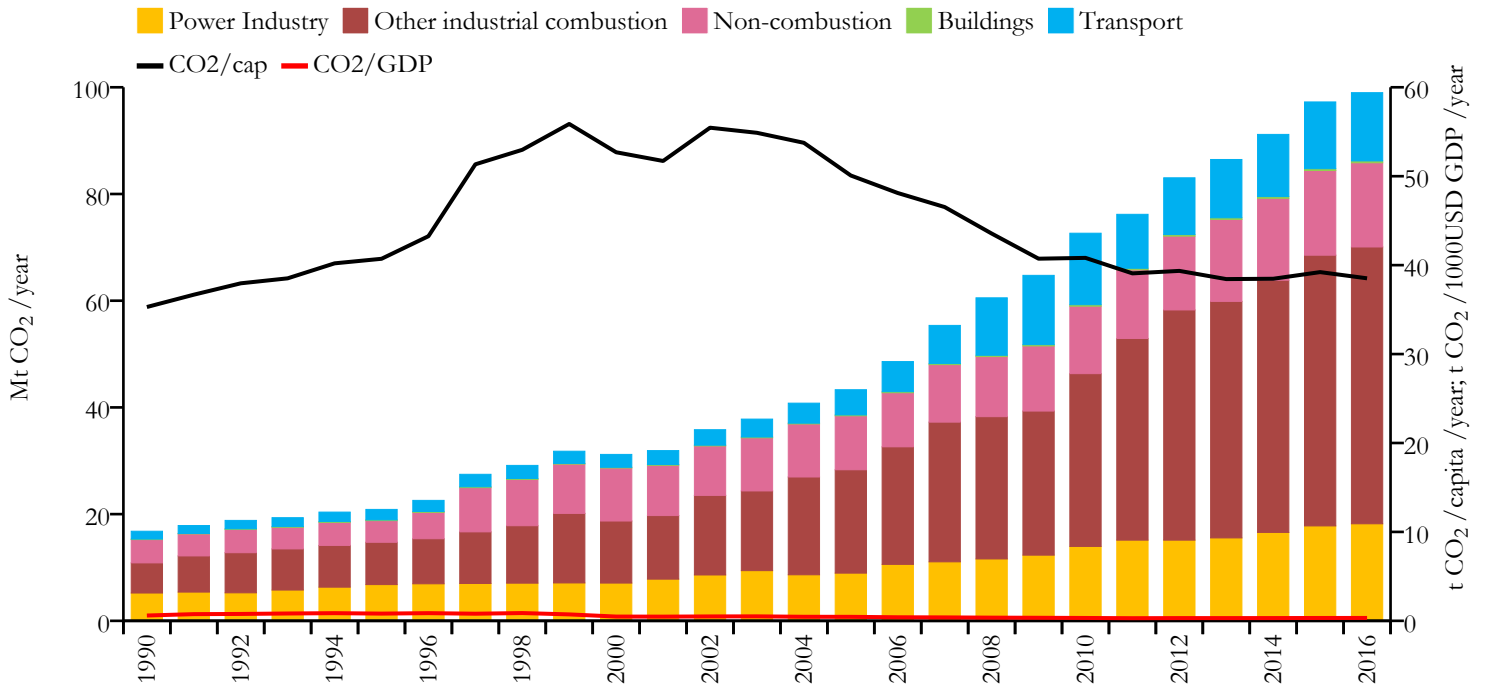

Fossil CO₂ emissions by sector (EDGARv4.3.2_FT2016 dataset)

Year	Mt CO ₂ /yr	t CO ₂ /cap/yr	t CO ₂ /kUSD/yr	population
2016	98.990	38.518	0.326	2569804
1990	16.798	35.290	0.598	476445

Greenhouse gas emissions (EDGARv4.3.2 dataset)