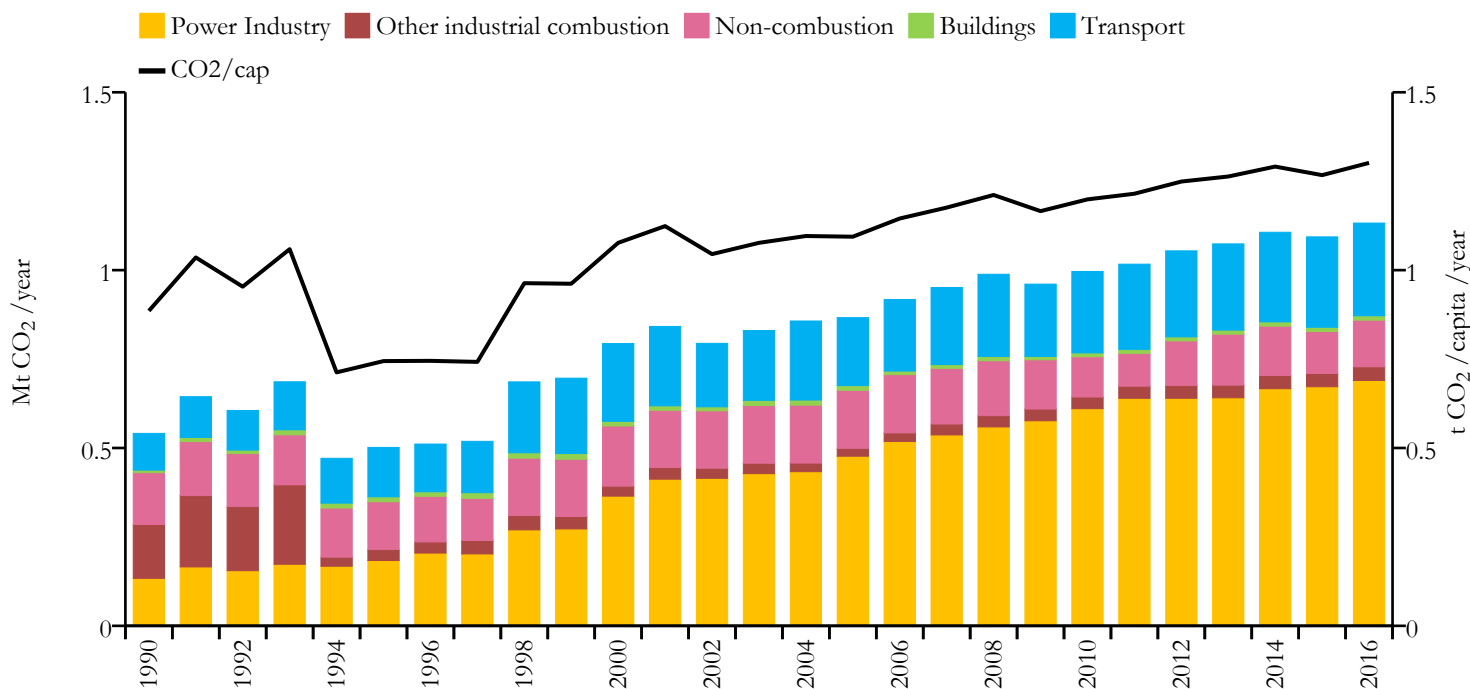

## Fossil CO<sub>2</sub> emissions by sector (EDGARv4.3.2\_FT2016 dataset)

Year	Mt CO <sub>2</sub> /yr	t CO <sub>2</sub> /cap/yr	t CO <sub>2</sub> /kUSD/yr	population
2016	1.132	1.302	n/a	869925
1990	0.541	0.885	n/a	610582

## Greenhouse gas emissions (EDGARv4.3.2 dataset)