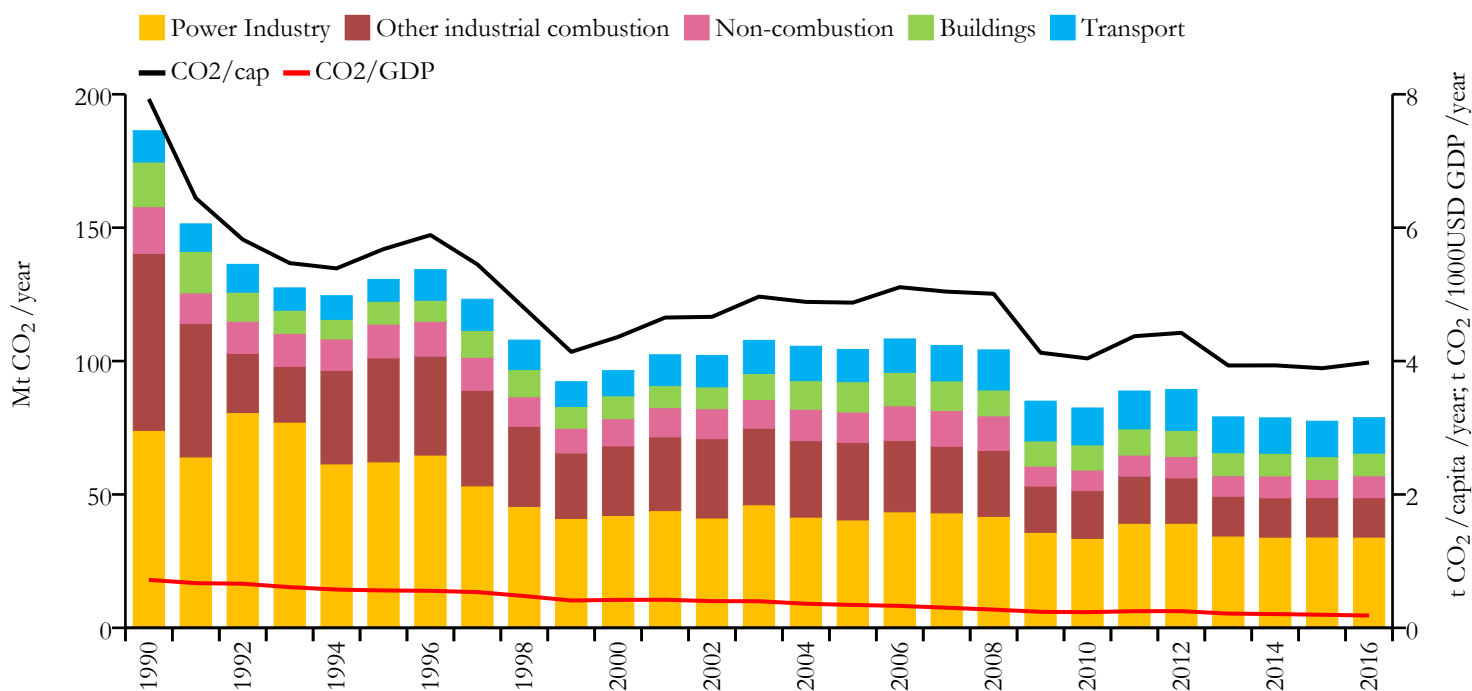

Romania

Fossil CO₂ emissions by sector (EDGARv4.3.2_FT2016 dataset)

Year	Mt CO ₂ /yr	t CO ₂ /cap/yr	t CO ₂ /kUSD/yr	population
2016	78.771	3.978	0.184	19778083
1990	186.341	7.929	0.719	23489373

Greenhouse gas emissions (EDGARv4.3.2 dataset)