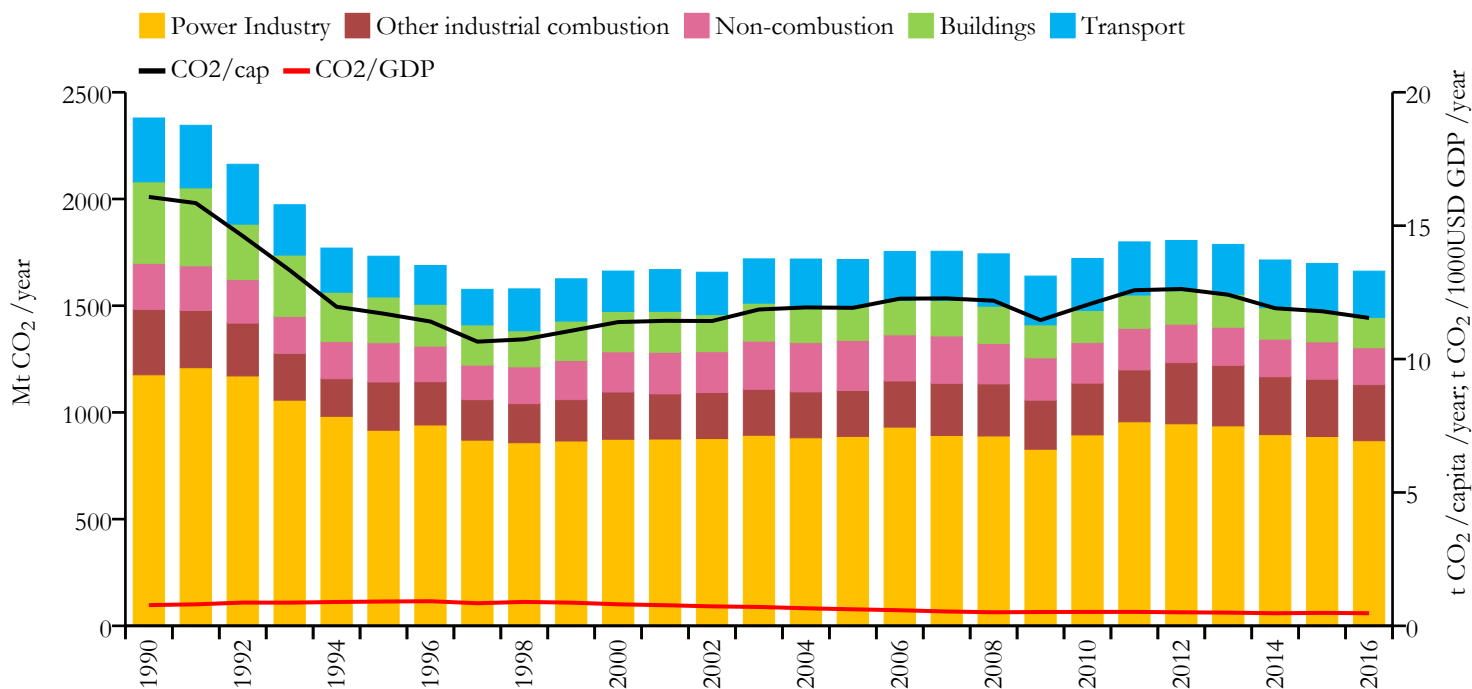

## Fossil CO<sub>2</sub> emissions by sector (EDGARv4.3.2\_FT2016 dataset)

Year	Mt CO <sub>2</sub> /yr	t CO <sub>2</sub> /cap/yr	t CO <sub>2</sub> /kUSD/yr	population
2016	1661.899	11.541	0.472	143964513
1990	2379.433	16.077	0.778	147564066

## Greenhouse gas emissions (EDGARv4.3.2 dataset)