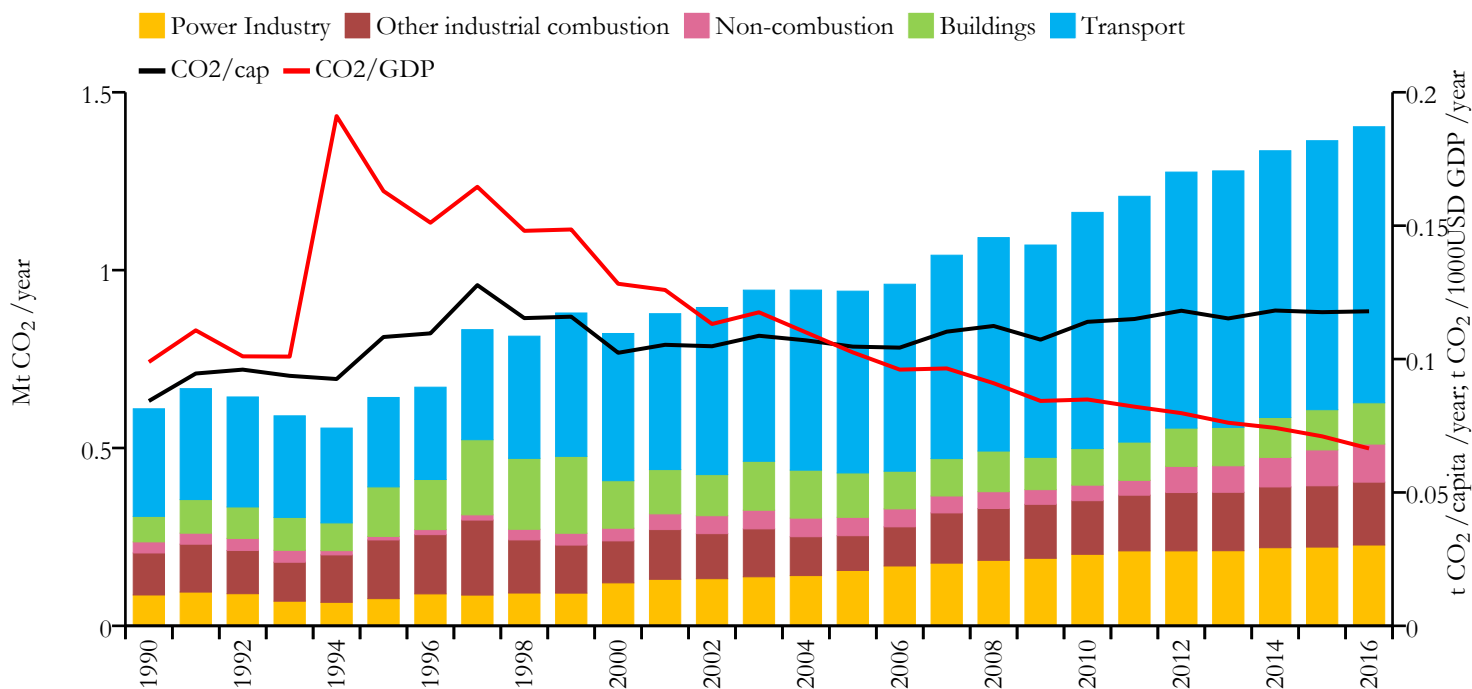

Fossil CO₂ emissions by sector (EDGARv4.3.2_FT2016 dataset)

Year	Mt CO ₂ /yr	t CO ₂ /cap/yr	t CO ₂ /kUSD/yr	population
2016	1.403	0.118	0.066	11917508
1990	0.610	0.084	0.099	7235798

Greenhouse gas emissions (EDGARv4.3.2 dataset)