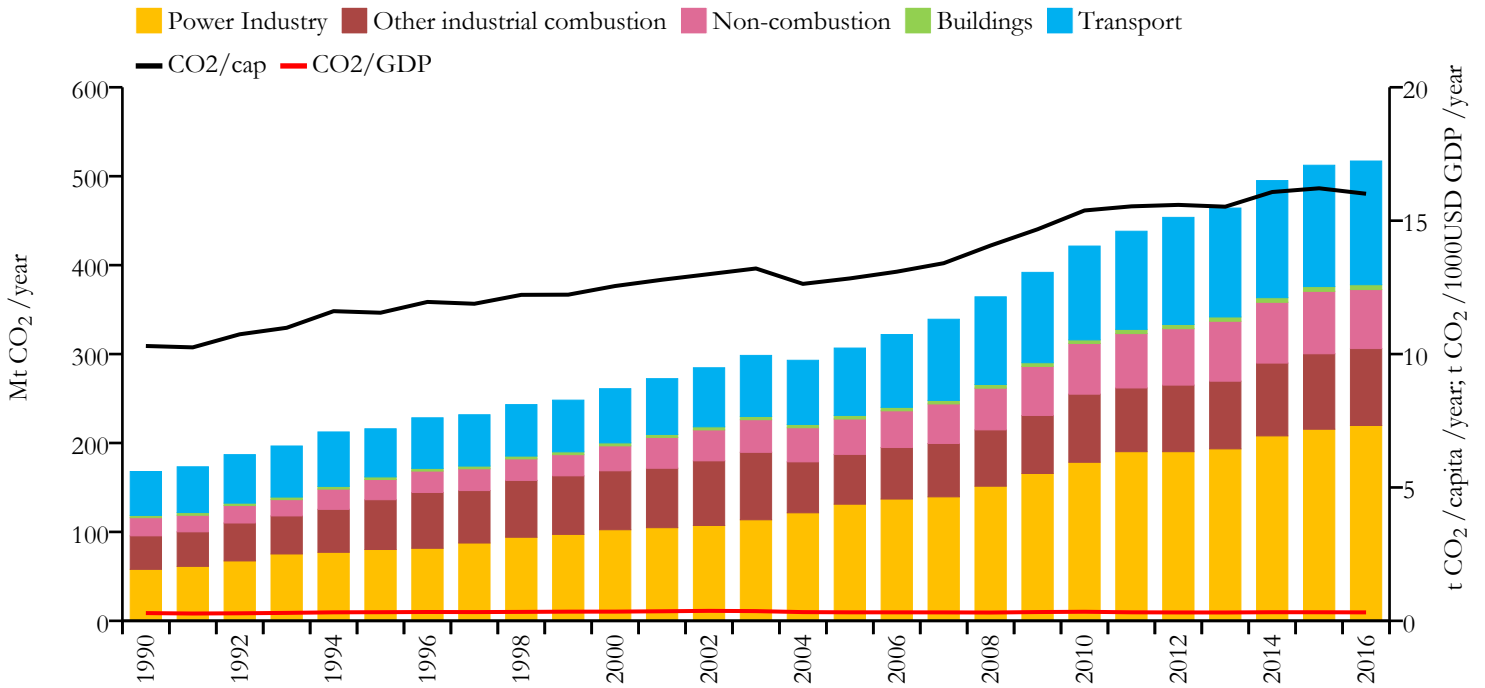

Fossil CO₂ emissions by sector (EDGARv4.3.2_FT2016 dataset)

Year	Mt CO ₂ /yr	t CO ₂ /cap/yr	t CO ₂ /kUSD/yr	population
2016	517.079	16.009	0.317	32275687
1990	167.929	10.302	0.291	16326815

Greenhouse gas emissions (EDGARv4.3.2 dataset)