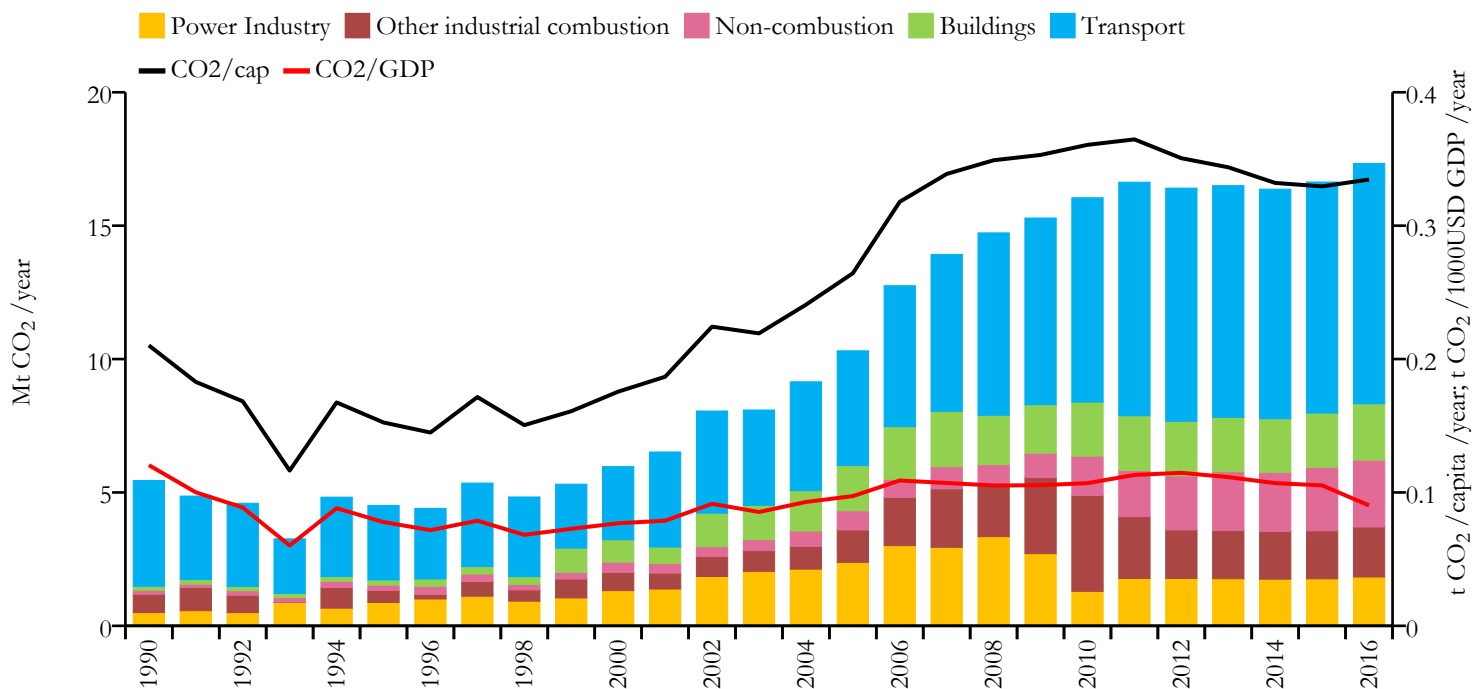

Sudan and South Sudan

Fossil CO₂ emissions by sector (EDGARv4.3.2_FT2016 dataset)

Year	Mt CO ₂ /yr	t CO ₂ /cap/yr	t CO ₂ /kUSD/yr	population
2016	17.333	0.335	0.090	51809558
1990	5.445	0.210	0.120	25916071

Greenhouse gas emissions (EDGARv4.3.2 dataset)