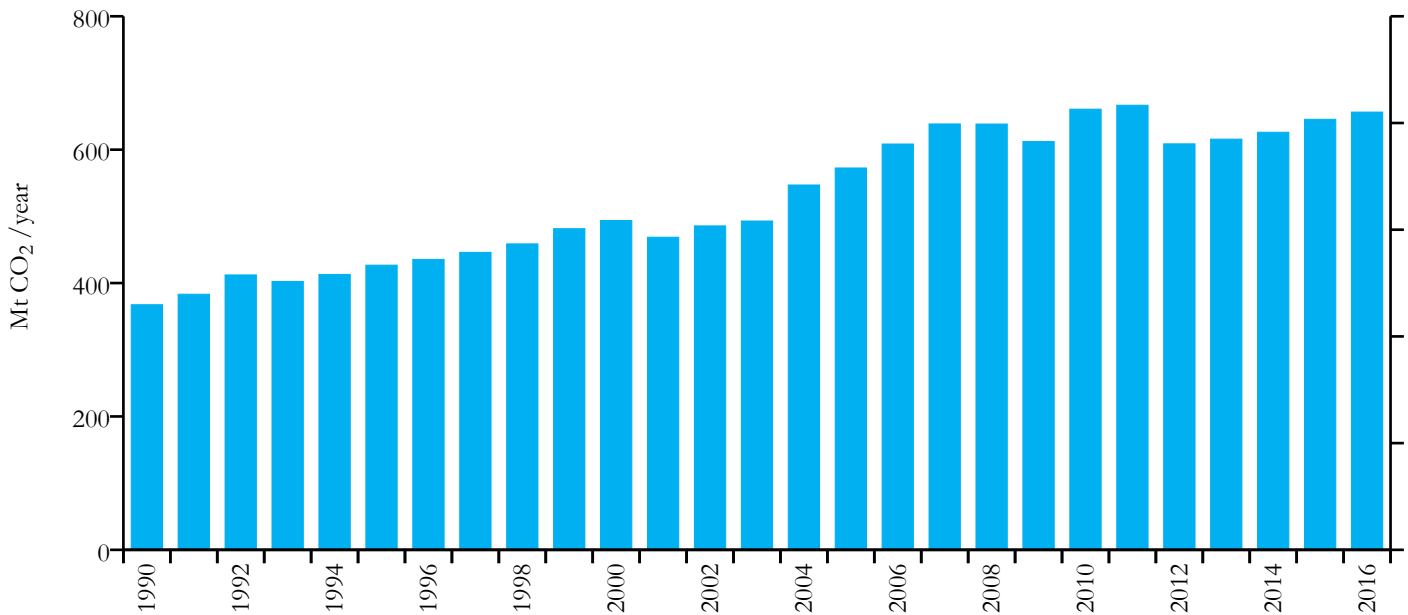

International Shipping

Fossil CO₂ emissions by sector (EDGARv4.3.2_FT2016 dataset)

■ Power Industry
 ■ Other industrial combustion
 ■ Non-combustion
 ■ Buildings
 ■ Transport

Year	Mt CO ₂ /yr	t CO ₂ /cap/yr	t CO ₂ /kUSD/yr	population
2016	656.369	n/a	n/a	n/a
1990	367.521	n/a	n/a	n/a

Greenhouse gas emissions (EDGARv4.3.2 dataset)

■ N₂O
 ■ CH₄
■ CO₂