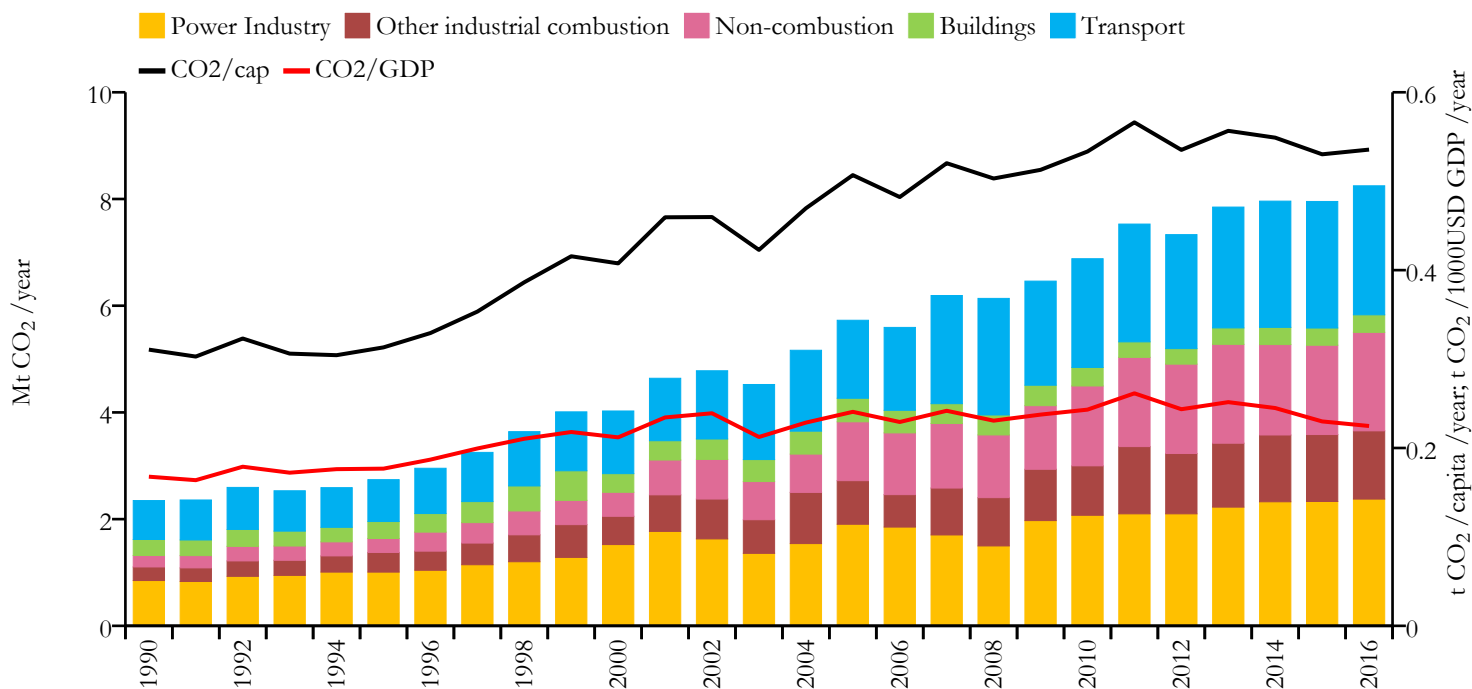

Fossil CO₂ emissions by sector (EDGARv4.3.2_FT2016 dataset)

Year	Mt CO ₂ /yr	t CO ₂ /cap/yr	t CO ₂ /kUSD/yr	population
2016	8.247	0.536	0.225	15411614
1990	2.348	0.311	0.168	7555617

Greenhouse gas emissions (EDGARv4.3.2 dataset)