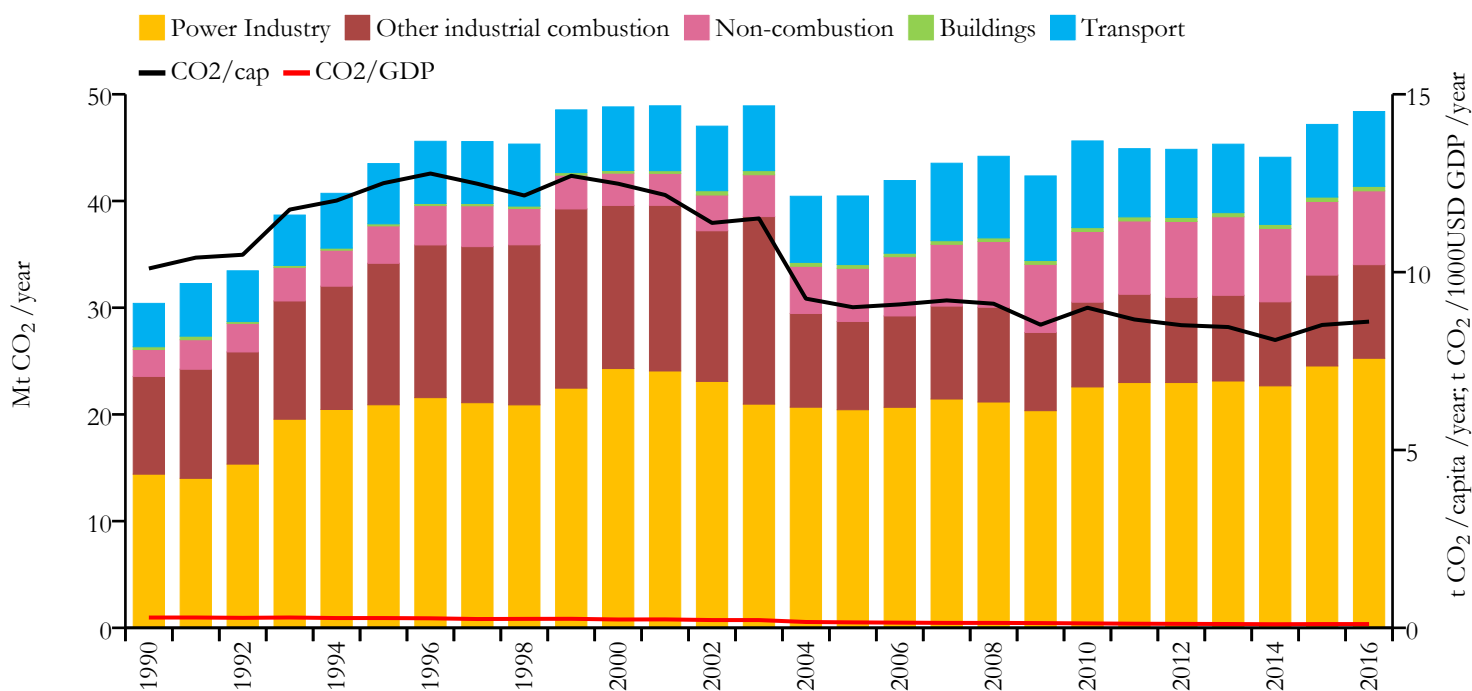

Fossil CO₂ emissions by sector (EDGARv4.3.2_FT2016 dataset)

Year	Mt CO ₂ /yr	t CO ₂ /cap/yr	t CO ₂ /kUSD/yr	population
2016	48.382	8.609	0.106	5622455
1990	30.407	10.102	0.290	3012953

Greenhouse gas emissions (EDGARv4.3.2 dataset)