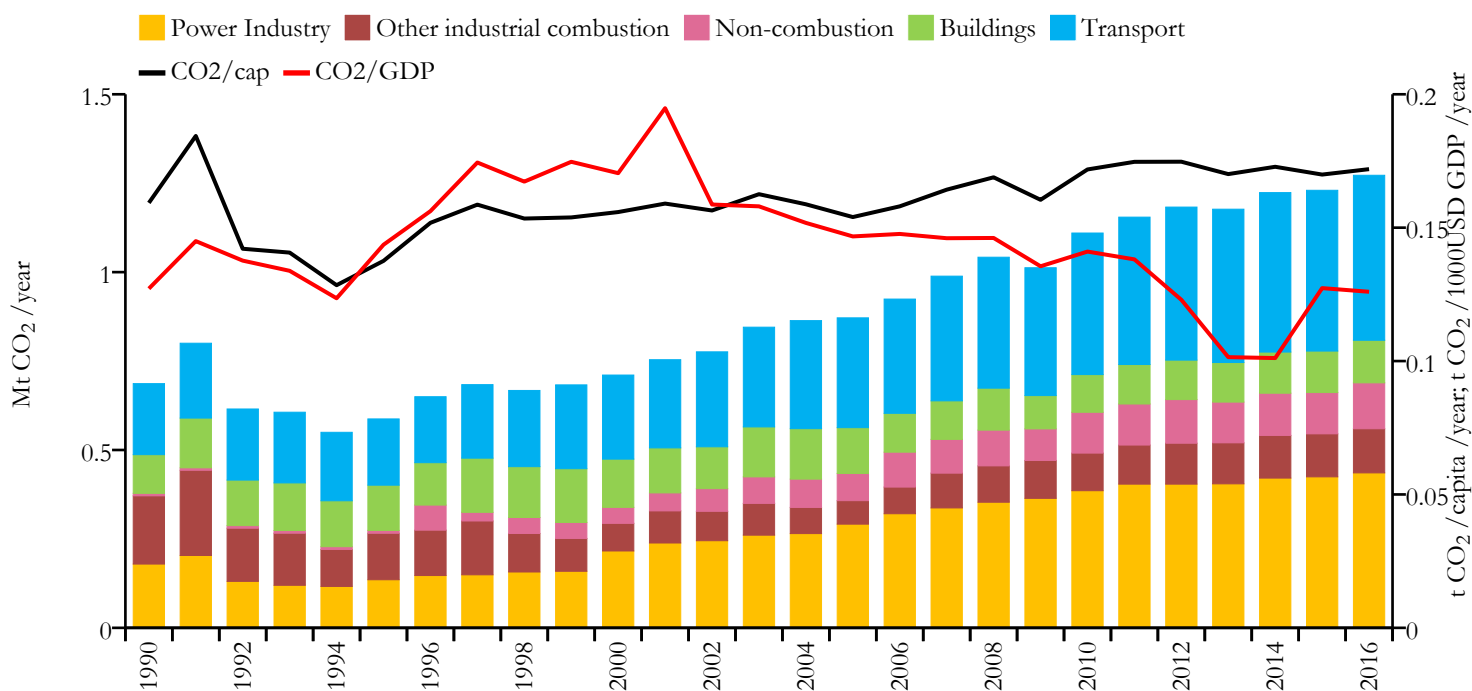

Fossil CO₂ emissions by sector (EDGARv4.3.2_FT2016 dataset)

Year	Mt CO ₂ /yr	t CO ₂ /cap/yr	t CO ₂ /kUSD/yr	population
2016	1.272	0.172	0.126	7396190
1990	0.687	0.159	0.127	4312246

Greenhouse gas emissions (EDGARv4.3.2 dataset)