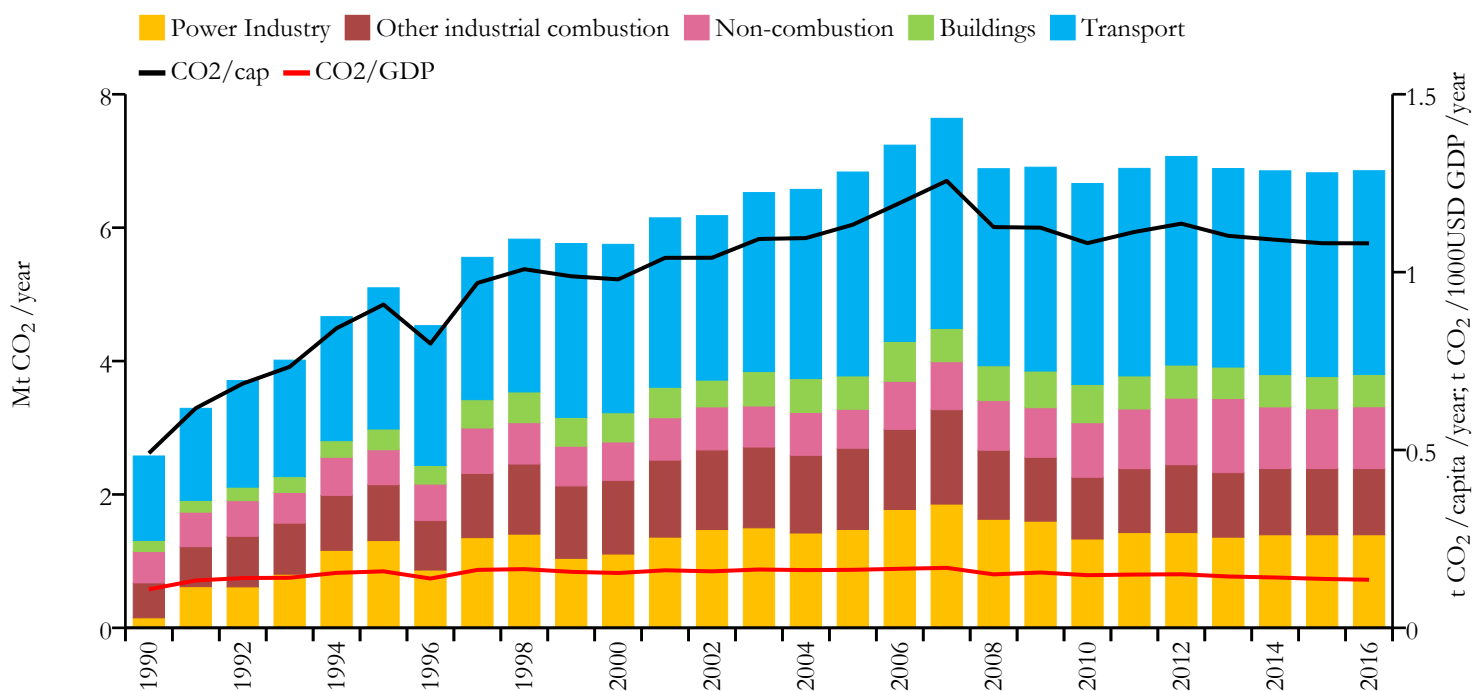

El Salvador

Fossil CO₂ emissions by sector (EDGARv4.3.2_FT2016 dataset)

Year	Mt CO ₂ /yr	t CO ₂ /cap/yr	t CO ₂ /kUSD/yr	population
2016	6.854	1.081	0.135	6344722
1990	2.577	0.491	0.108	5254984

Greenhouse gas emissions (EDGARv4.3.2 dataset)