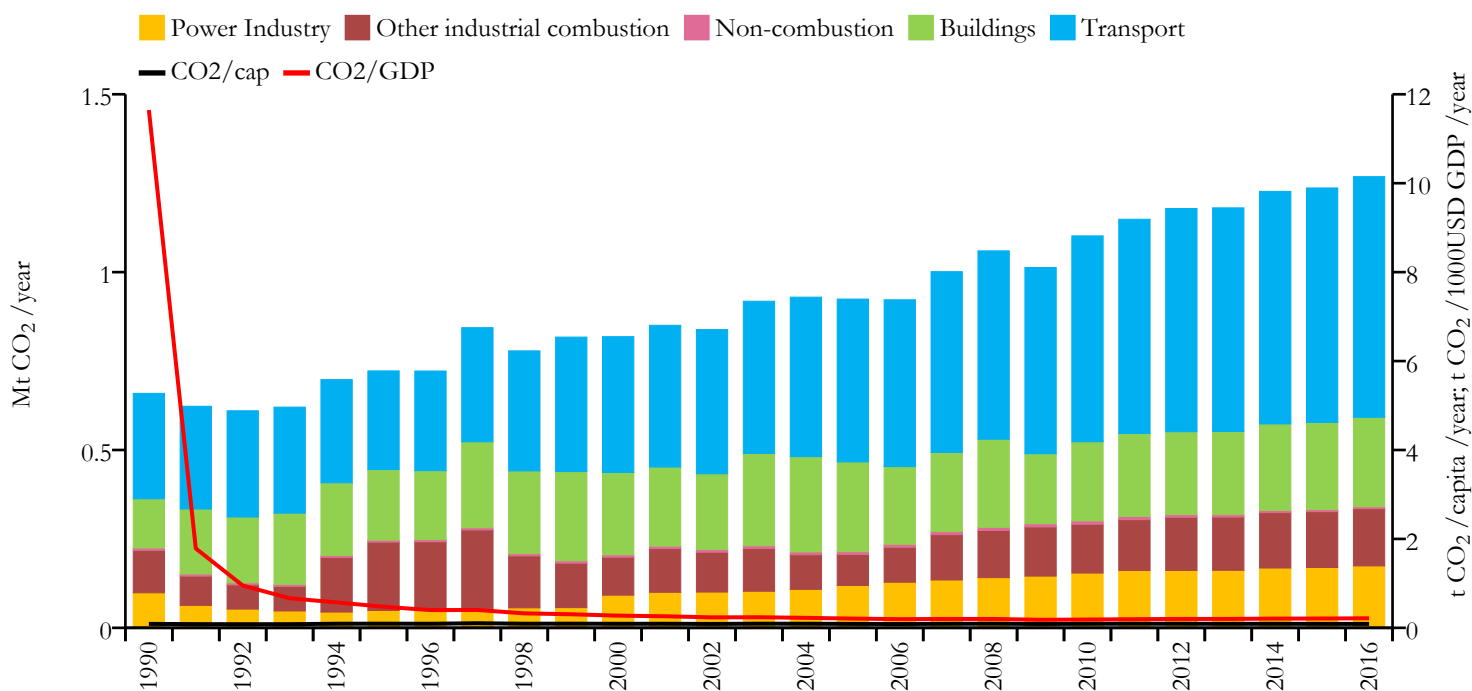

Fossil CO₂ emissions by sector (EDGARv4.3.2_FT2016 dataset)

Year	Mt CO ₂ /yr	t CO ₂ /cap/yr	t CO ₂ /kUSD/yr	population
2016	1.268	0.089	0.215	14317996
1990	0.659	0.089	11.646	7397347

Greenhouse gas emissions (EDGARv4.3.2 dataset)